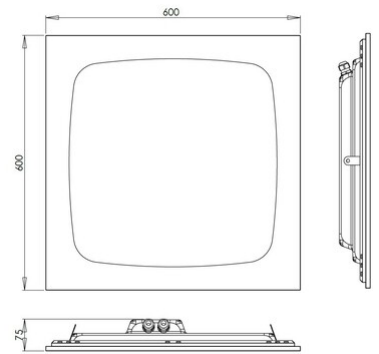

Code	6524-46-001
Type	Lampe encastrée
Designer	S.T. Fabas Luce
Code Barres	8019282574989
Tarif douanier	94054239
Couleur	Blanc
Matériel	Structure métallique / Diffuseur blanc prismatique
IP	IP65
IK	04
Classe d'isolation	 CL1
Operating ambient temperature	-20°C +45°C
Ans de garantie	5
Dimensions de la lampe	600x600x75mm - 4.8kg
Dimensions de la boîte	640x640x80mm - 6kg

	Source de lumière 1	Source de lumière 2		
Source	LED Intégré	LED Intégré	LED Intégré	LED Intégré
Caractéristiques des LEDs	SMD	SMD	SMD	SMD
Lumens de la source lumineuse	9100 lm			
Lumen de l'article	7011 lm	950 lm	2320 lm	302 lm
Température de couleur	Natural white 4000 K	ROUGE	VERT	BLEU
Optique	Prismatique	Prismatique	Prismatique	Prismatique
CRI minimum	>90			
SDCM	3 STEP			
UGR	<19	<19	<19	<19
Classe énergétique				

	Spécifications électriques 1	Spécifications électriques 2		
Tension d'alimentation	220/240V 0-50/60Hz	220/240V 0-50/60Hz	220/240V 0-50/60Hz	220/240V 0-50/60Hz
Puissance totale absorbée	65W	32W	32W	32W
Driver	Inclus	Inclus	Inclus	Inclus
Facteur de puissance	> 0.9	>0.9	>0.9	>0.9
Système de contrôle	DMX	DMX	DMX	DMX
Type d'alimentation	Costant Voltage	Costant Voltage	Costant Voltage	Costant Voltage

CE