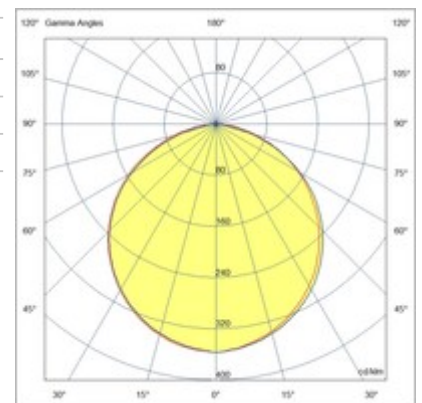

Kate IP65

Round polycarbonate and aluminum profile, Ø25 mm, for outdoor direct illumination of rooms, walls and objects. Fixing with adjustable springs, 360° rotation, dull chrome brackets on demand. Provided wired with a 1 m neoprene cable. IP65 protection rating. Customized product cut each 10 cm.

Code	6996-04-001
Type	Light Line Profiles
Designer	S.T. Fabas Luce
Eancode	8019282534730
Customs tariff	94054239
Color	Shiny anodized aluminum
Material	Aluminum frame
IP	IP65
IK	08
Insulation Class	
Operating ambient temperature	-20°C +50°C
Years of warranty	3
Made In	Italy
Item Dimensions	Ø250mm - 0,75/mkg
Light Source 1	
Light source	LED Built-in
LED Characteristics	SMD
Number of LEDs	160 LED/mt
Light Source Lumen	2800 lm/m
Item Lumen	1550 lm/m
Color Temperature	Natural white 4000 K
Optics	120° / 120° opal / 60°
Minimum CRI	>80
Energy Efficiency Class	
Electrical specifications 1	
Input Voltage	24V DC
Total Absorbed Power	20W/ml
Driver	Not included