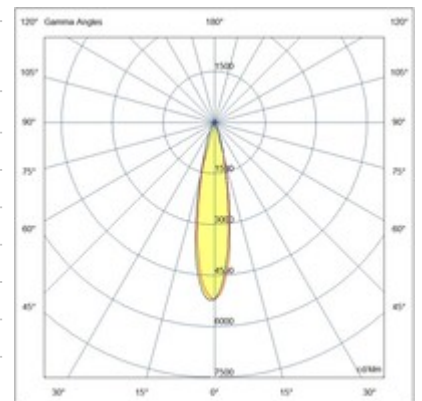

RUBENS 28W ON-OFF

Adjustable floodlight with adapter for installation on a track, mains voltage for 28W LED source with high efficiency available in Warm or Natural White shades. Excellent color rendering with COB REAL COLOR CRI 97. Built-in electronic ballast in On/Off or DALI versions. The luminaire is made of die-cast aluminum and thermoplastic material, it allows a rotation of 350° around the vertical axis and an inclination of 90° with respect to the horizontal plane. Available in white or black in 16°, 21°, 43° optics.

Code	6974-94-364
Type	Track spotlight
Designer	S.T. Fabas Luce
Eancode	8019282527435
Customs tariff	94054239
Color	Black
Material	Aluminum frame
IP	IP20
IK	04
Insulation Class	 CL2
Operating ambient temperature	-20°C + 35°C
Years of warranty	5
Made In	5
Item Dimensions	118mm Ø70mm - 0.59kg
Packaging Dimensions	90x210x210mm - 0.74kg
Light Source 1	
Light source	LED Built-in
LED Characteristics	COB
Light Source Lumen	2720 lm
Item Lumen	2370 lm
Color Temperature	Natural white 4000 K
Optics	21°
Typical CRI	97
Minimum CRI	90
Luminous Flux Maintenance	50.000h L80 B10
Energy Efficiency Class	
Electrical specifications 1	
Input Voltage	220/240V AC 50/60Hz
Total Absorbed Power	28W
Driver	Included
Power Factor	>0,9
Control System	On/Off
Driver Input	220-240V AC