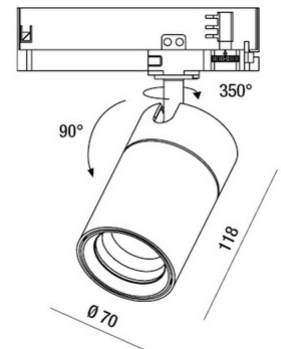

RUBENS 28W ON-OFF

Adjustable floodlight with adapter for installation on a track, mains voltage for 28W LED source with high efficiency available in Warm or Natural White shades. Excellent color rendering with COB REAL COLOR CRI 97. Built-in electronic ballast in On/Off or DALI versions. The luminaire is made of die-cast aluminum and thermoplastic material, it allows a rotation of 350° around the vertical axis and an inclination of 90° with respect to the horizontal plane. Available in white or black in 16°, 21°, 43° optics.

Code	6974-94-364
Type	Track spotlight
Designer	S.T. Fabas Luce
Eancode	8019282527435
Customs tariff	94054239
Color	Black
Material	Aluminum frame
IP	IP20
IK	04
Insulation Class	 CL2
Operating ambient temperature	-20°C + 35°C
Years of warranty	5
Made In	5
Item Dimensions	118mm Ø70mm - 0.59kg
Packaging Dimensions	90x210x210mm - 0.74kg
Light Source 1	
Light source	LED Built-in
LED Characteristics	COB
Light Source Lumen	2720 lm
Item Lumen	2370 lm
Color Temperature	Natural white 4000 K
Optics	21°
Typical CRI	97
Minimum CRI	90
Luminous Flux Maintenance	50.000h L80 B10
Energy Efficiency Class	
Electrical specifications 1	
Input Voltage	220/240V AC 50/60Hz
Total Absorbed Power	28W
Driver	Included
Power Factor	>0,9
Control System	On/Off
Driver Input	220-240V AC