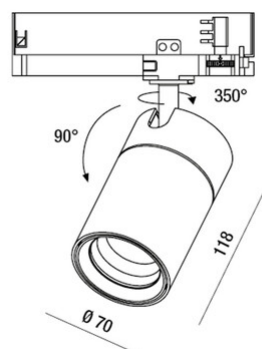

RUBENS 28W ON-OFF

Adjustable floodlight with adapter for installation on a track, mains voltage for 28W LED source with high efficiency available in Warm or Natural White shades. Excellent color rendering with COB REAL COLOR CRI 97. Built-in electronic ballast in On/Off or DALI versions. The luminaire is made of die-cast aluminum and thermoplastic material, it allows a rotation of 350° around the vertical axis and an inclination of 90° with respect to the horizontal plane. Available in white or black in 16°, 21°, 43° optics.

Code	6974-94-254
Type	Track spotlight
Designer	S.T. Fabas Luce
Eancode	8019282527404
Customs tariff	94054239
Color	White
Material	Aluminum frame
IP	IP20
IK	04
Insulation Class	 CL2
Operating ambient temperature	-20°C + 35°C
Years of warranty	5
Item Dimensions	118mm Ø70mm - 0.59kg
Packaging Dimensions	90x210x210mm - 0.74kg
Light Source 1	
Light source	LED Built-in
LED Characteristics	COB
Light Source Lumen	2720 lm
Item Lumen	2368 lm
Color Temperature	Natural white 4000 K
Optics	16°
Typical CRI	97
Minimum CRI	90
Luminous Flux Maintenance	50.000h L80 B10
Energy Efficiency Class	
Electrical specifications 1	
Input Voltage	220/240V AC 50/60Hz
Total Absorbed Power	28W
Driver	Included
Power Factor	>0,9
Control System	On/Off