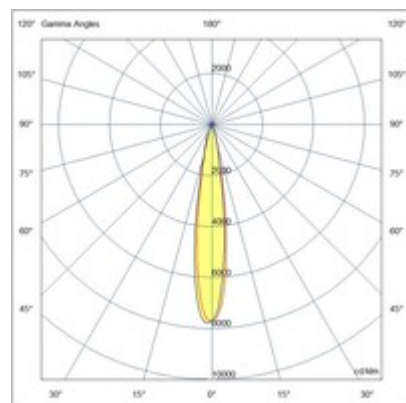

RUBENS 28W ON-OFF

Adjustable floodlight with adapter for installation on a track, mains voltage for 28W LED source with high efficiency available in Warm or Natural White shades. Excellent color rendering with COB REAL COLOR CRI 97. Built-in electronic ballast in On/Off or DALI versions. The luminaire is made of die-cast aluminum and thermoplastic material, it allows a rotation of 350° around the vertical axis and an inclination of 90° with respect to the horizontal plane. Available in white or black in 16°, 21°, 43° optics.

Code	6974-94-254
Type	Track spotlight
Designer	S.T. Fabas Luce
Eancode	8019282527404
Customs tariff	94054239
Color	White
Material	Aluminum frame
IP	IP20
IK	04
Insulation Class	 CL2
Operating ambient temperature	-20°C + 35°C
Years of warranty	5
Item Dimensions	118mm Ø70mm - 0.59kg
Packaging Dimensions	90x210x210mm - 0.74kg
Light Source 1	
Light source	LED Built-in
LED Characteristics	COB
Light Source Lumen	2720 lm
Item Lumen	2368 lm
Color Temperature	Natural white 4000 K
Optics	16°
Typical CRI	97
Minimum CRI	90
Luminous Flux Maintenance	50.000h L80 B10
Energy Efficiency Class	
Electrical specifications 1	
Input Voltage	220/240V AC 50/60Hz
Total Absorbed Power	28W
Driver	Included
Power Factor	>0,9
Control System	On/Off