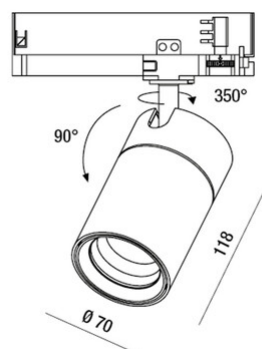

## RUBENS 28W ON-OFF

Adjustable floodlight with adapter for installation on a track, mains voltage for 28W LED source with high efficiency available in Warm or Natural White shades. Excellent color rendering with COB REAL COLOR CRI 97. Built-in electronic ballast in On/Off or DALI versions. The luminaire is made of die-cast aluminum and thermoplastic material, it allows a rotation of 350° around the vertical axis and an inclination of 90° with respect to the horizontal plane. Available in white or black in 16°, 21°, 43° optics.

<b>Code</b>	<b>6974-92-364</b>
<b>Type</b>	Track spotlight
<b>Designer</b>	S.T. Fabas Luce
<b>Eancode</b>	8019282527473
<b>Customs tariff</b>	94054239
<b>Color</b>	Black
<b>Material</b>	Aluminum frame
<b>IP</b>	IP20
<b>IK</b>	04
<b>Insulation Class</b>	 CL2
<b>Operating ambient temperature</b>	-20°C + 35°C
<b>Years of warranty</b>	5
<b>Item Dimensions</b>	118mm Ø70mm - 0.59kg
<b>Packaging Dimensions</b>	90x210x210mm - 0.74kg
<b>Light Source 1</b>	
<b>Light source</b>	LED Built-in
<b>LED Characteristics</b>	COB
<b>Light Source Lumen</b>	2600 lm
<b>Item Lumen</b>	2132 lm
<b>Color Temperature</b>	Warm white 3000K
<b>Optics</b>	21°
<b>Typical CRI</b>	97
<b>Minimum CRI</b>	90
<b>Luminous Flux Maintenance</b>	50.000h L80 B10
<b>Energy Efficiency Class</b>	
<b>Electrical specifications 1</b>	
<b>Input Voltage</b>	220/240V AC 50/60Hz
<b>Total Absorbed Power</b>	28W
<b>Driver</b>	Included
<b>Power Factor</b>	>0,9
<b>Control System</b>	On/Off