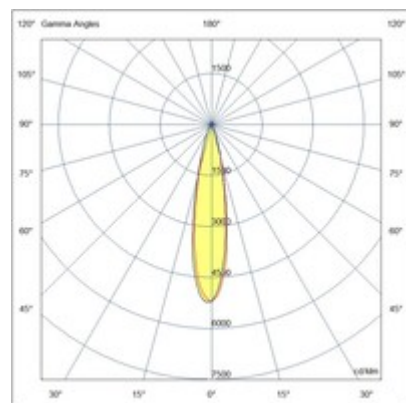

## RUBENS 28W ON-OFF

Adjustable floodlight with adapter for installation on a track, mains voltage for 28W LED source with high efficiency available in Warm or Natural White shades. Excellent color rendering with COB REAL COLOR CRI 97. Built-in electronic ballast in On/Off or DALI versions. The luminaire is made of die-cast aluminum and thermoplastic material, it allows a rotation of 350° around the vertical axis and an inclination of 90° with respect to the horizontal plane. Available in white or black in 16°, 21°, 43° optics.

<b>Code</b>	<b>6974-92-364</b>
<b>Type</b>	Track spotlight
<b>Designer</b>	S.T. Fabas Luce
<b>Eancode</b>	8019282527473
<b>Customs tariff</b>	94054239
<b>Color</b>	Black
<b>Material</b>	Aluminum frame
<b>IP</b>	IP20
<b>IK</b>	04
<b>Insulation Class</b>	 CL2
<b>Operating ambient temperature</b>	-20°C + 35°C
<b>Years of warranty</b>	5
<b>Item Dimensions</b>	118mm Ø70mm - 0.59kg
<b>Packaging Dimensions</b>	90x210x210mm - 0.74kg
<b>Light Source 1</b>	
<b>Light source</b>	LED Built-in
<b>LED Characteristics</b>	COB
<b>Light Source Lumen</b>	2600 lm
<b>Item Lumen</b>	2132 lm
<b>Color Temperature</b>	Warm white 3000K
<b>Optics</b>	21°
<b>Typical CRI</b>	97
<b>Minimum CRI</b>	90
<b>Luminous Flux Maintenance</b>	50.000h L80 B10
<b>Energy Efficiency Class</b>	
<b>Electrical specifications 1</b>	
<b>Input Voltage</b>	220/240V AC 50/60Hz
<b>Total Absorbed Power</b>	28W
<b>Driver</b>	Included
<b>Power Factor</b>	>0,9
<b>Control System</b>	On/Off