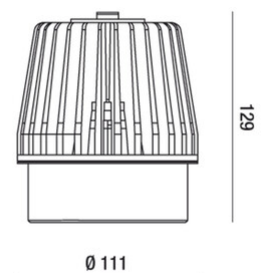

RUBENS 28W BASKET

Adjustable recessed LED projector for basket, gimbal, made of die-cast aluminium, with a compact light design and a rotation on both axis vertical and horizontal. COB REAL COLOR CRI 97 guarantees an excellent color rendering and a particular brilliancy. The reflectors grant high system efficiency and they are available in different beam angles. Available in 28W and 36W Cob Led, On/Off. RUBENS is a versatile product suitable for all types of installation, from commercial to cultural areas.

Code	6974-74-564
Type	Basket recessed
Designer	S.T. Fabas Luce
Eancode	8019282529712
Customs tariff	94054239
Color	Black
Material	Aluminum frame
IP	IP40
IK	03
Insulation Class	 CL2
Operating ambient temperature	-20°C +35°C
Years of warranty	5
Item Dimensions	129mm Ø111mm - 1.3kg
Packaging Dimensions	210x190x210mm - 1.6kg
Light Source 1	
Light source	LED Built-in
LED Characteristics	COB
Light Source Lumen	2720 lm
Item Lumen	2188 lm
Color Temperature	Natural white 4000 K
Optics	45°
Typical CRI	97
Minimum CRI	90
Luminous Flux Maintenance	50.000h L80 B10
Energy Efficiency Class	
Electrical specifications 1	
Input Voltage	220/240V AC 50/60Hz
Total Absorbed Power	28W
Driver	Included
Power Factor	>0,9
Control System	On/Off