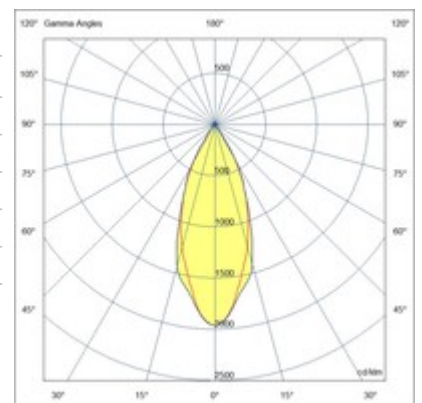

RUBENS 28W BASKET

Adjustable recessed LED projector for basket, gimbal, made of die-cast aluminium, with a compact light design and a rotation on both axis vertical and horizontal. COB REAL COLOR CRI 97 guarantees an excellent color rendering and a particular brilliancy. The reflectors grant high system efficiency and they are available in different beam angles. Available in 28W and 36W Cob Led, On/Off. RUBENS is a versatile product suitable for all types of installation, from commercial to cultural areas.

Code	6974-74-564
Type	Basket recessed
Designer	S.T. Fabas Luce
Eancode	8019282529712
Customs tariff	94054239
Color	Black
Material	Aluminum frame
IP	IP40
IK	03
Insulation Class	 CL2
Operating ambient temperature	-20°C +35°C
Years of warranty	5
Item Dimensions	129mm Ø111mm - 1.3kg
Packaging Dimensions	210x190x210mm - 1.6kg
Light Source 1	
Light source	LED Built-in
LED Characteristics	COB
Light Source Lumen	2720 lm
Item Lumen	2188 lm
Color Temperature	Natural white 4000 K
Optics	45°
Typical CRI	97
Minimum CRI	90
Luminous Flux Maintenance	50.000h L80 B10
Energy Efficiency Class	
Electrical specifications 1	
Input Voltage	220/240V AC 50/60Hz
Total Absorbed Power	28W
Driver	Included
Power Factor	>0,9
Control System	On/Off