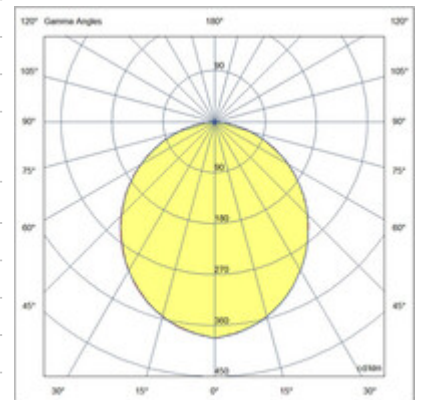

Rotello

Code	6877-10-954
Type	Ceiling lamp
Designer	S.T. Fabas Luce
Eancode	8019282568667
Customs tariff	94054239
Color	White
Material	Aluminum and methacrylate frame
IP	IP54 Front side
IK	06
Insulation Class	 CL2
Item Dimensions	38mm Ø110mm - 0.25kg
Packaging Dimensions	115x90x115mm - 0.3kg
Light Source 1	
Light source	LED 13W Built-in
LED Characteristics	SMD
Number of LEDs	24+24
Light Source Lumen	1359 lm
Item Lumen	1012 lm
Color Temperature	CCT (2700K 3000K 4000K)
Minimum CRI	90
SDCM	3 STEP
Photobiological Risk	RG0
Energy Efficiency Class	 E
Electrical specifications 1	
Input Voltage	220/240V AC 50/60Hz
Total Absorbed Power	13W
Driver	Included
Power Factor	0,55c
Control System	On/Off
Power Supply Type	Costant Current