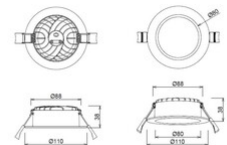

Rotello

Code	6877-10-954
Type	Ceiling lamp
Designer	S.T. Fabas Luce
Eancode	8019282568667
Customs tariff	94054239
Color	White
Material	Aluminum and methacrylate frame
IP	IP54 Front side
IK	06
Insulation Class	 CL2
Item Dimensions	38mm Ø110mm - 0.25kg
Packaging Dimensions	115x90x115mm - 0.3kg
Light Source 1	
Light source	LED 13W Built-in
LED Characteristics	SMD
Number of LEDs	24+24
Light Source Lumen	1359 lm
Item Lumen	1012 lm
Color Temperature	CCT (2700K 3000K 4000K)
Minimum CRI	90
SDCM	3 STEP
Photobiological Risk	RG0
Energy Efficiency Class	 E
Electrical specifications 1	
Input Voltage	220/240V AC 50/60Hz
Total Absorbed Power	13W
Driver	Included
Power Factor	0,55c
Control System	On/Off
Power Supply Type	Costant Current