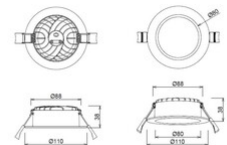

# Rotello

<b>Code</b>	<b>6877-10-954</b>
<b>Type</b>	Ceiling lamp
<b>Designer</b>	S.T. Fabas Luce
<b>Eancode</b>	8019282568667
<b>Customs tariff</b>	94054239
<b>Color</b>	White
<b>Material</b>	Aluminum and methacrylate frame
<b>IP</b>	IP54 Front side
<b>IK</b>	06
<b>Insulation Class</b>	 CL2
<b>Item Dimensions</b>	38mm Ø110mm - 0.25kg
<b>Packaging Dimensions</b>	115x90x115mm - 0.3kg
<b>Light Source 1</b>	
<b>Light source</b>	LED 13W Built-in
<b>LED Characteristics</b>	SMD
<b>Number of LEDs</b>	24+24
<b>Light Source Lumen</b>	1359 lm
<b>Item Lumen</b>	1012 lm
<b>Color Temperature</b>	CCT (2700K 3000K 4000K)
<b>Minimum CRI</b>	90
<b>SDCM</b>	3 STEP
<b>Photobiological Risk</b>	RG0
<b>Energy Efficiency Class</b>	 E
<b>Electrical specifications 1</b>	
<b>Input Voltage</b>	220/240V AC 50/60Hz
<b>Total Absorbed Power</b>	13W
<b>Driver</b>	Included
<b>Power Factor</b>	0,55c
<b>Control System</b>	On/Off
<b>Power Supply Type</b>	Costant Current