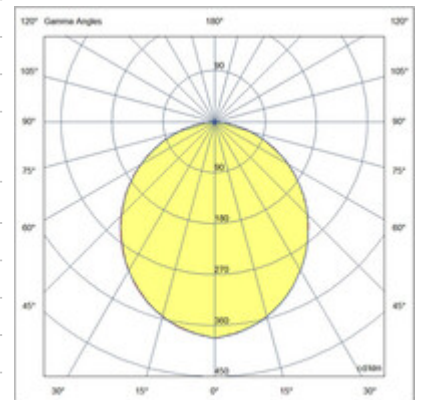

# Rotello

<b>Code</b>	<b>6877-10-954</b>
<b>Type</b>	Ceiling lamp
<b>Designer</b>	S.T. Fabas Luce
<b>Eancode</b>	8019282568667
<b>Customs tariff</b>	94054239
<b>Color</b>	White
<b>Material</b>	Aluminum and methacrylate frame
<b>IP</b>	IP54 Front side
<b>IK</b>	06
<b>Insulation Class</b>	 CL2
<b>Item Dimensions</b>	38mm Ø110mm - 0.25kg
<b>Packaging Dimensions</b>	115x90x115mm - 0.3kg
<b>Light Source 1</b>	
<b>Light source</b>	LED 13W Built-in
<b>LED Characteristics</b>	SMD
<b>Number of LEDs</b>	24+24
<b>Light Source Lumen</b>	1359 lm
<b>Item Lumen</b>	1012 lm
<b>Color Temperature</b>	CCT (2700K 3000K 4000K)
<b>Minimum CRI</b>	90
<b>SDCM</b>	3 STEP
<b>Photobiological Risk</b>	RG0
<b>Energy Efficiency Class</b>	 E
<b>Electrical specifications 1</b>	
<b>Input Voltage</b>	220/240V AC 50/60Hz
<b>Total Absorbed Power</b>	13W
<b>Driver</b>	Included
<b>Power Factor</b>	0,55c
<b>Control System</b>	On/Off
<b>Power Supply Type</b>	Costant Current