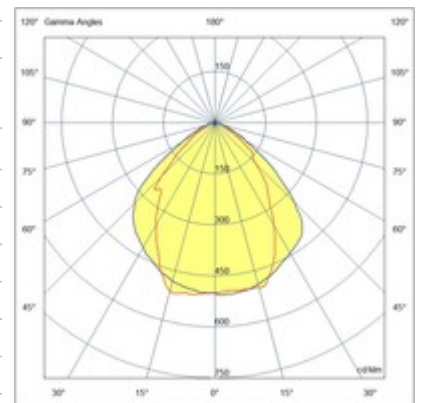

Turner Suspension lamp

Modular linear profile in extruded aluminum, with opal or microprismatic polycarbonate diffuser UGR<19. Available in 29W/m, warm white or natural white. Integrated power supply for On/Off and DALI; emergency module available on demand. Suitable to be installed as suspension in unidirectional configuration. Complete with suspension and power cable max 2m.

Code	6847-24-222
Type	Light Line Profiles - Suspension lamp
Designer	S.T. Fabas Luce
Eancode	8019282107736
Customs tariff	94054239
Color	Aluminum
Material	Aluminum frame
IP	IP40
IK	08
Insulation Class	 CL1
Operating ambient temperature	-20C° +45°
Years of warranty	5
Made In	Italy
Item Dimensions	77x95xMax 2000mm - 3,950/mtkg

Light Source 1	
Light source	LED Built-in
LED Characteristics	SMD
Number of LEDs	70 LED/mt
Light Source Lumen	3570 lm/m
Item Lumen	2308 lm/m
Color Temperature	Natural white 4000 K
Optics	Prismatic
Typical CRI	85
Minimum CRI	80
Luminous Flux Maintenance	>100.000 h L70 B50
UGR	<19
Energy Efficiency Class	

Electrical specifications 1	
Input Voltage	220/240V AC 50/60Hz
Total Absorbed Power	29W/ml
Driver	Included
Control System	DALI
Power Supply Type	Costant Current
Driver Output	24V DC
Driver Input	220 - 240 VAC 50/60 Hz

CE