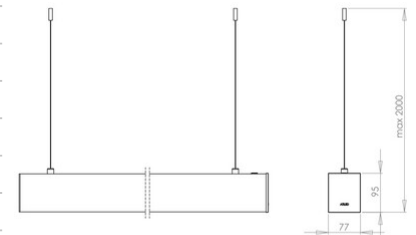

Turner Suspension lamp

Modular linear profile in extruded aluminum, with opal or microprismatic polycarbonate diffuser UGR<19. Available in 29W/m, warm white or natural white. Integrated power supply for On/Off and DALI; emergency module available on demand. Suitable to be installed as suspension in unidirectional configuration. Complete with suspension and power cable max 2m.

Code	6847-24-222
Type	Light Line Profiles - Suspension lamp
Designer	S.T. Fabas Luce
Eancode	8019282107736
Customs tariff	94054239
Color	Aluminum
Material	Aluminum frame
IP	IP40
IK	08
Insulation Class	 CL1
Operating ambient temperature	-20C° +45°
Years of warranty	5
Made In	Italy
Item Dimensions	77x95xMax 2000mm - 3,950/mtkg

Light Source 1	
Light source	LED Built-in
LED Characteristics	SMD
Number of LEDs	70 LED/mt
Light Source Lumen	3570 lm/m
Item Lumen	2308 lm/m
Color Temperature	Natural white 4000 K
Optics	Prismatic
Typical CRI	85
Minimum CRI	80
Luminous Flux Maintenance	>100.000 h L70 B50
UGR	<19
Energy Efficiency Class	

Electrical specifications 1	
Input Voltage	220/240V AC 50/60Hz
Total Absorbed Power	29W/ml
Driver	Included
Control System	DALI
Power Supply Type	Costant Current
Driver Output	24V DC
Driver Input	220 - 240 VAC 50/60 Hz

CE