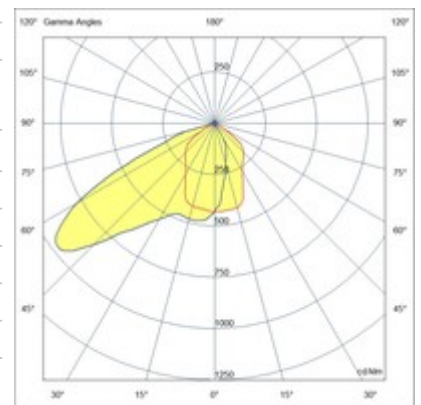

Diva

LED wall lamp indirect lighting asymmetric. Suitable for indoor lighting, offices, reception and open space areas. Die-cast aluminium painted frame. Emergency kit on demand.

Code	6837-34-956
Type	Wall lamp
Designer	S.T. Fabas Luce
Eancode	8019282553625
Customs tariff	94051190
Color	White
Material	Metal and polycarbonate frame
IP	IP20
IK	08
Insulation Class	 CL1
Operating ambient temperature	-20+35°C
Years of warranty	5
Made In	Italy
Item Dimensions	280x165x50mm - 1.43kg
Packaging Dimensions	395x180x240mm - 1.84kg
Light Source 1	
Light source	LED Built-in
LED Characteristics	COB
Number of LEDs	1
Light Source Lumen	5300 lm
Item Lumen	4608 lm
Color Temperature	Natural white 4000 K
Optics	Asymmetric
Typical CRI	>95
Minimum CRI	>94
Luminous Flux Maintenance	>50.000 L80 B10
Energy Efficiency Class	
Electrical specifications 1	
Input Voltage	220/240V AC 50/60Hz
Total Absorbed Power	51W
Driver	Included
Power Factor	>0,95
Control System	DALI