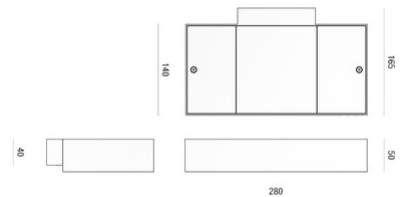

Diva

LED wall lamp indirect lighting asymmetric. Suitable for indoor lighting, offices, reception and open space areas. Die-cast aluminium painted frame. Emergency kit on demand.

Code	6837-34-956
Type	Wall lamp
Designer	S.T. Fabas Luce
Eancode	8019282553625
Customs tariff	94051190
Color	White
Material	Metal and polycarbonate frame
IP	IP20
IK	08
Insulation Class	 CL1
Operating ambient temperature	-20+35°C
Years of warranty	5
Made In	Italy
Item Dimensions	280x165x50mm - 1.43kg
Packaging Dimensions	395x180x240mm - 1.84kg
Light Source 1	
Light source	LED Built-in
LED Characteristics	COB
Number of LEDs	1
Light Source Lumen	5300 lm
Item Lumen	4608 lm
Color Temperature	Natural white 4000 K
Optics	Asymmetric
Typical CRI	>95
Minimum CRI	>94
Luminous Flux Maintenance	>50.000 L80 B10
Energy Efficiency Class	
Electrical specifications 1	
Input Voltage	220/240V AC 50/60Hz
Total Absorbed Power	51W
Driver	Included
Power Factor	>0,95
Control System	DALI