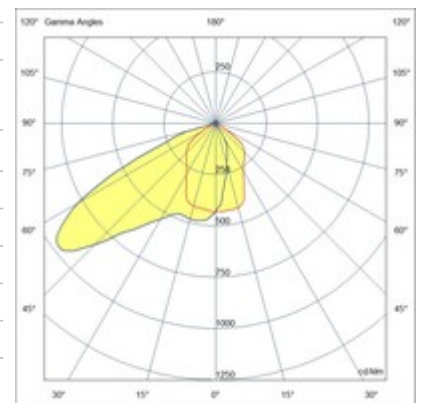

# Diva

LED wall lamp indirect lighting asymmetric. Suitable for indoor lighting, offices, reception and open space areas. Die-cast aluminium painted frame. Emergency kit on demand.

<b>Code</b>	<b>6837-34-954</b>
<b>Type</b>	Wall lamp
<b>Designer</b>	S.T. Fabas Luce
<b>Eancode</b>	8019282553632
<b>Customs tariff</b>	94051190
<b>Color</b>	White
<b>Material</b>	Metal and polycarbonate frame
<b>IP</b>	IP20
<b>IK</b>	08
<b>Insulation Class</b>	 CL1
<b>Operating ambient temperature</b>	-20+35°C
<b>Years of warranty</b>	5
<b>Made In</b>	Italy
<b>Item Dimensions</b>	280x165x50mm - 1.43kg
<b>Packaging Dimensions</b>	395x180x240mm - 1.84kg
	<b>Light Source 1</b>
<b>Light source</b>	LED Built-in
<b>LED Characteristics</b>	COB
<b>Number of LEDs</b>	1
<b>Light Source Lumen</b>	5300 lm
<b>Item Lumen</b>	4608 lm
<b>Color Temperature</b>	Natural white 4000 K
<b>Optics</b>	Asymmetric
<b>Typical CRI</b>	>95
<b>Minimum CRI</b>	>94
<b>Luminous Flux Maintenance</b>	>50.000 L80 B10
<b>Energy Efficiency Class</b>	
	<b>Electrical specifications 1</b>
<b>Input Voltage</b>	220/240V AC 50/60Hz
<b>Total Absorbed Power</b>	51W
<b>Driver</b>	Included
<b>Power Factor</b>	>0,95
<b>Control System</b>	On/Off