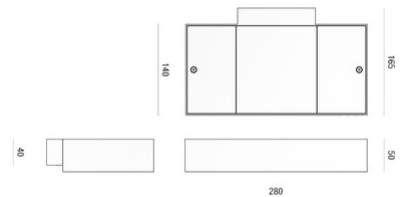

# Diva

LED wall lamp indirect lighting asymmetric. Suitable for indoor lighting, offices, reception and open space areas. Die-cast aluminium painted frame. Emergency kit on demand.

<b>Code</b>	<b>6837-34-954</b>
<b>Type</b>	Wall lamp
<b>Designer</b>	S.T. Fabas Luce
<b>Eancode</b>	8019282553632
<b>Customs tariff</b>	94051190
<b>Color</b>	White
<b>Material</b>	Metal and polycarbonate frame
<b>IP</b>	IP20
<b>IK</b>	08
<b>Insulation Class</b>	 CL1
<b>Operating ambient temperature</b>	-20+35°C
<b>Years of warranty</b>	5
<b>Made In</b>	Italy
<b>Item Dimensions</b>	280x165x50mm - 1.43kg
<b>Packaging Dimensions</b>	395x180x240mm - 1.84kg
	<b>Light Source 1</b>
<b>Light source</b>	LED Built-in
<b>LED Characteristics</b>	COB
<b>Number of LEDs</b>	1
<b>Light Source Lumen</b>	5300 lm
<b>Item Lumen</b>	4608 lm
<b>Color Temperature</b>	Natural white 4000 K
<b>Optics</b>	Asymmetric
<b>Typical CRI</b>	>95
<b>Minimum CRI</b>	>94
<b>Luminous Flux Maintenance</b>	>50.000 L80 B10
<b>Energy Efficiency Class</b>	
	<b>Electrical specifications 1</b>
<b>Input Voltage</b>	220/240V AC 50/60Hz
<b>Total Absorbed Power</b>	51W
<b>Driver</b>	Included
<b>Power Factor</b>	>0,95
<b>Control System</b>	On/Off