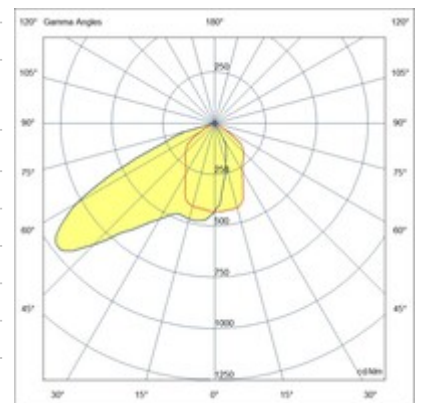

Diva

LED wall lamp indirect lighting asymmetric. Suitable for indoor lighting, offices, reception and open space areas. Die-cast aluminium painted frame. Emergency kit on demand.

Code	6837-32-956
Type	Wall lamp
Designer	S.T. Fabas Luce
Eancode	8019282553618
Customs tariff	94051190
Color	White
Material	Metal and polycarbonate frame
IP	IP20
IK	08
Insulation Class	 CL1
Operating ambient temperature	-20+35°C
Years of warranty	5
Made In	Italy
Item Dimensions	280x165x50mm - 1.43kg
Packaging Dimensions	395x180x240mm - 1.84kg
	Light Source 1
Light source	LED Built-in
LED Characteristics	COB
Number of LEDs	1
Light Source Lumen	5125 lm
Item Lumen	4420 lm
Color Temperature	Warm white 3000K
Optics	Asymmetric
Typical CRI	>95
Minimum CRI	>94
Luminous Flux Maintenance	>50.000 L80 B10
Energy Efficiency Class	
	Electrical specifications 1
Input Voltage	220/240V AC 50/60Hz
Total Absorbed Power	51W
Driver	Included
Power Factor	>0,95
Control System	DALI