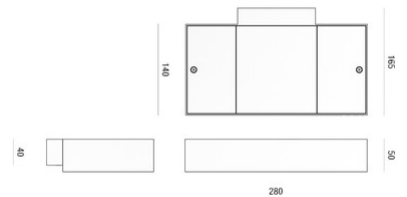

Diva

LED wall lamp indirect lighting asymmetric. Suitable for indoor lighting, offices, reception and open space areas. Die-cast aluminium painted frame. Emergency kit on demand.

Code	6837-32-956
Type	Wall lamp
Designer	S.T. Fabas Luce
Eancode	8019282553618
Customs tariff	94051190
Color	White
Material	Metal and polycarbonate frame
IP	IP20
IK	08
Insulation Class	 CL1
Operating ambient temperature	-20+35°C
Years of warranty	5
Made In	Italy
Item Dimensions	280x165x50mm - 1.43kg
Packaging Dimensions	395x180x240mm - 1.84kg
	Light Source 1
Light source	LED Built-in
LED Characteristics	COB
Number of LEDs	1
Light Source Lumen	5125 lm
Item Lumen	4420 lm
Color Temperature	Warm white 3000K
Optics	Asymmetric
Typical CRI	>95
Minimum CRI	>94
Luminous Flux Maintenance	>50.000 L80 B10
Energy Efficiency Class	
	Electrical specifications 1
Input Voltage	220/240V AC 50/60Hz
Total Absorbed Power	51W
Driver	Included
Power Factor	>0,95
Control System	DALI