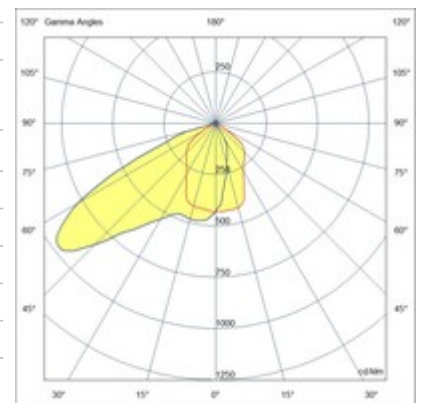

Diva

LED wall lamp indirect lighting asymmetric. Suitable for indoor lighting, offices, reception and open space areas. Die-cast aluminium painted frame. Emergency kit on demand.

Code	6837-32-954
Type	Wall lamp
Designer	S.T. Fabas Luce
Eancode	8019282553601
Customs tariff	94051190
Color	White
Material	Metal and polycarbonate frame
IP	IP20
IK	08
Insulation Class	 CL1
Operating ambient temperature	-20+35°C
Years of warranty	5
Made In	Italy
Item Dimensions	280x165x50mm - 1.43kg
Packaging Dimensions	395x180x240mm - 1.84kg
	Light Source 1
Light source	LED Built-in
LED Characteristics	COB
Number of LEDs	1
Light Source Lumen	5125 lm
Item Lumen	4420 lm
Color Temperature	Warm white 3000K
Optics	Asymmetric
Typical CRI	>95
Minimum CRI	>94
Luminous Flux Maintenance	>50.000 L80 B10
Energy Efficiency Class	
	Electrical specifications 1
Input Voltage	220/240V AC 50/60Hz
Total Absorbed Power	51W
Driver	Included
Power Factor	>0,95
Control System	On/Off