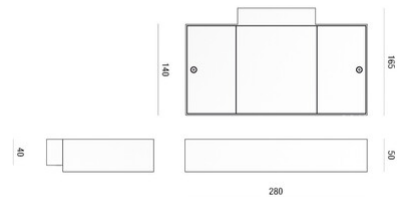

Diva

LED wall lamp indirect lighting asymmetric. Suitable for indoor lighting, offices, reception and open space areas. Die-cast aluminium painted frame. Emergency kit on demand.

Code	6837-32-954
Type	Wall lamp
Designer	S.T. Fabas Luce
Eancode	8019282553601
Customs tariff	94051190
Color	White
Material	Metal and polycarbonate frame
IP	IP20
IK	08
Insulation Class	 CL1
Operating ambient temperature	-20+35°C
Years of warranty	5
Made In	Italy
Item Dimensions	280x165x50mm - 1.43kg
Packaging Dimensions	395x180x240mm - 1.84kg
	Light Source 1
Light source	LED Built-in
LED Characteristics	COB
Number of LEDs	1
Light Source Lumen	5125 lm
Item Lumen	4420 lm
Color Temperature	Warm white 3000K
Optics	Asymmetric
Typical CRI	>95
Minimum CRI	>94
Luminous Flux Maintenance	>50.000 L80 B10
Energy Efficiency Class	
	Electrical specifications 1
Input Voltage	220/240V AC 50/60Hz
Total Absorbed Power	51W
Driver	Included
Power Factor	>0,95
Control System	On/Off