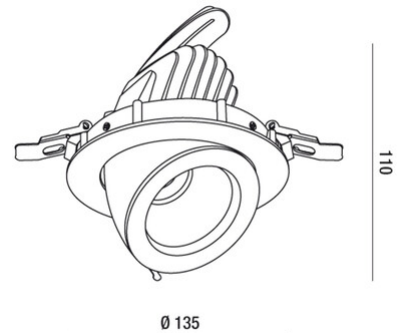

Spacy 15W

Code	6836-12-554
Type	Recessed lamp
Designer	S.T. Fabas Luce
Eancode	8019282082972
Customs tariff	94054239
Color	White
Material	Aluminum frame
IP	IP20
Insulation Class	
Hole dimension	 126
Operating ambient temperature	-20°C +45°C
Item Dimensions	110mm Ø135mm - 0,7kg
Packaging Dimensions	160x140x160mm - 0.8kg
	Light Source 1
Light source	Built-in
LED Characteristics	COB
Number of LEDs	1
Light Source Lumen	1350 lm
Color Temperature	Warm white 3000K
Optics	60°
Typical CRI	96
Luminous Flux Maintenance	> 70.000
	Electrical specifications 1
Input Voltage	220/240V AC 50/60Hz
Total Absorbed Power	15W
Driver	Included
Control System	On/Off

Ø 135