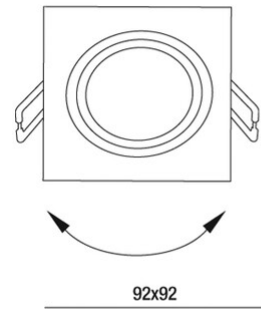

Davis

Square recessed frame for plasterboard ceilings for GU10 bulb. Suitable for all bulbs with a diameter of 50 mm. External dimensions: 92 x 92 mm, hole diameter: 80 mm, installation depth with lamp: approx. 75 mm. Thanks to the adjustable inner ring, it is possible to direct the light beam to specific areas or objects within a room. Available in three colors. GU10 bulb not supplied. GU10 lampholder included.

Code	6649-00-050
Type	Recessed lamp
Eancode	8019282038917
Customs tariff	94059900
Color	White
Material	Aluminum frame
IP	IP20
IK	08
Insulation Class	 CL2
Hole dimension	 80
Operating ambient temperature	+5°C + 35°C
Years of warranty	3
Item Dimensions	92x92mm - 0,13kg
Packaging Dimensions	100x50x115mm - 0.16kg
	Light Source 1
Light source	GU10 1x 35W Not included
	Electrical specifications 1
Input Voltage	Max 250V AC