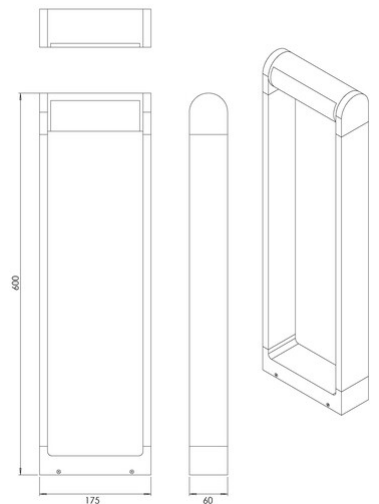

Wild

| | |
|------------------------------------|--|
| Code | 6595-10-294 |
| Type | Ground spikes and Bollards |
| Designer | S.T. Fabas Luce |
| Eancode | 8019282561408 |
| Customs tariff | 94052190 |
| Color | Dark grey |
| Material | Metal and polycarbonate frame |
| IP | IP65 |
| IK | 07 |
| Insulation Class |  CL1 |
| Item Dimensions | 175x65x600mm - 1.5kg |
| Packaging Dimensions | 225x115x630mm - 1.8kg |
| Light Source 1 | |
| Light source | LED 12W Built-in |
| Light Source Lumen | 1454 lm |
| Item Lumen | 910 lm |
| Color Temperature | Warm white 3000K |
| Energy Efficiency Class |  |
| Electrical specifications 1 | |
| Input Voltage | 230V AC 50Hz |