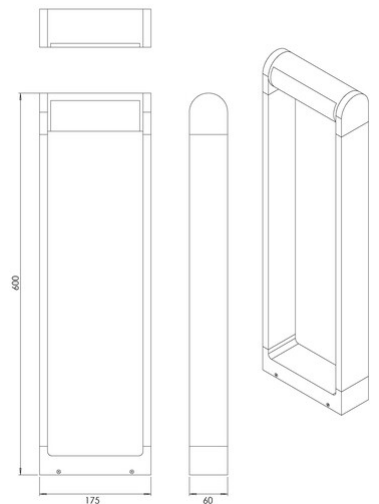

Wild

Code	6595-10-294
Type	Ground spikes and Bollards
Designer	S.T. Fabas Luce
Eancode	8019282561408
Customs tariff	94052190
Color	Dark grey
Material	Metal and polycarbonate frame
IP	IP65
IK	07
Insulation Class	 CL1
Item Dimensions	175x65x600mm - 1.5kg
Packaging Dimensions	225x115x630mm - 1.8kg
Light Source 1	
Light source	LED 12W Built-in
Light Source Lumen	1454 lm
Item Lumen	910 lm
Color Temperature	Warm white 3000K
Energy Efficiency Class	 D
Electrical specifications 1	
Input Voltage	230V AC 50Hz