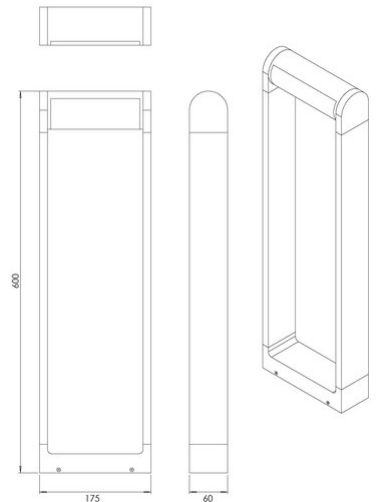

Wild

Code	6595-10-284
Type	Ground spikes and Bollards
Designer	S.T. Fabas Luce
Eancode	8019282561392
Customs tariff	94052190
Color	Corten
Material	Metal and polycarbonate frame
IP	IP65
IK	07
Insulation Class	 CL1
Item Dimensions	175x65x600mm - 1.5kg
Packaging Dimensions	225x115x630mm - 1.8kg
Light Source 1	
Light source	LED 12W Built-in
Light Source Lumen	1454 lm
Item Lumen	910 lm
Color Temperature	Warm white 3000K
Energy Efficiency Class	 D
Electrical specifications 1	
Input Voltage	230V AC 50Hz