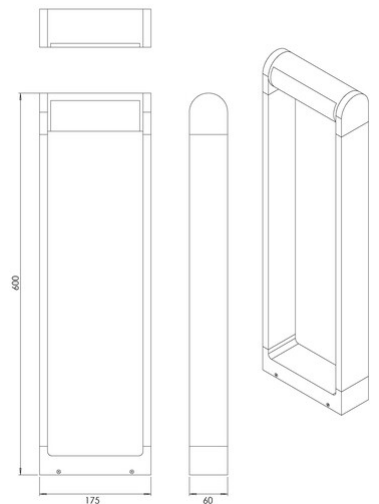

Wild

Code	6595-10-284
Type	Ground spikes and Bollards
Designer	S.T. Fabas Luce
Eancode	8019282561392
Customs tariff	94052190
Color	Corten
Material	Metal and polycarbonate frame
IP	IP65
IK	07
Insulation Class	 CL1
Item Dimensions	175x65x600mm - 1.5kg
Packaging Dimensions	225x115x630mm - 1.8kg
Light Source 1	
Light source	LED 12W Built-in
Light Source Lumen	1454 lm
Item Lumen	910 lm
Color Temperature	Warm white 3000K
Energy Efficiency Class	 D
Electrical specifications 1	
Input Voltage	230V AC 50Hz