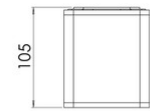

Coiba

Small square aluminum LED spot light. Indoor use, ceiling mounted. Available in white or black finishing. The recessed central light source allows a glare reduction, while a second light source lights up the polycarbonate profiles located in the upper and lower parts, creating a particular atmosphere. Suitable for residential and commercial environments.

Code	6582-02-754	
Type	Ceiling lamp	
Designer	S.T. Fabas Luce	
Eancode	8019282556022	
Customs tariff	94051950	
Color	White	
Material	Metal frame	
IP	IP40	
IK	07	
Insulation Class	 CL1	
Operating ambient temperature	+5°C + 35°C	
Years of warranty	2	
Item Dimensions	90x90x105mm - 0.50kg	
Packaging Dimensions	100x100x136mm - 0.54kg	
	Light Source 1	Light Source 2
Light source	LED Built-in	LED Built-in
LED Characteristics	COB	SMD
Light Source Lumen	848 lm	486 lm
Item Lumen	825 lm	
Color Temperature	Warm white 3000K	Warm white 3000K
Minimum CRI	>80	>80
Energy Efficiency Class		
	Electrical specifications 1	
Input Voltage	220/240V AC 50/60Hz	
Total Absorbed Power	13W	
Driver	Included	
Control System	On/Off	