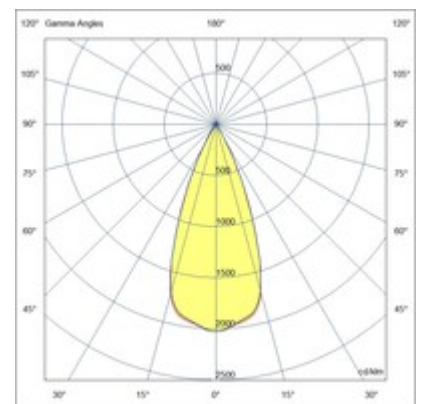

Coiba

Small square aluminum LED spot light. Indoor use, ceiling mounted. Available in white or black finishing. The recessed central light source allows a glare reduction, while a second light source lights up the polycarbonate profiles located in the upper and lower parts, creating a particular atmosphere. Suitable for residential and commercial environments.

Code	6582-02-754	
Type	Ceiling lamp	
Designer	S.T. Fabas Luce	
Eancode	8019282556022	
Customs tariff	94051950	
Color	White	
Material	Metal frame	
IP	IP40	
IK	07	
Insulation Class	 CL1	
Operating ambient temperature	+5°C + 35°C	
Years of warranty	2	
Item Dimensions	90x90x105mm - 0.50kg	
Packaging Dimensions	100x100x136mm - 0.54kg	
	Light Source 1	Light Source 2
Light source	LED Built-in	LED Built-in
LED Characteristics	COB	SMD
Light Source Lumen	848 lm	486 lm
Item Lumen	825 lm	
Color Temperature	Warm white 3000K	Warm white 3000K
Minimum CRI	>80	>80
Energy Efficiency Class		
	Electrical specifications 1	
Input Voltage	220/240V AC 50/60Hz	
Total Absorbed Power	13W	
Driver	Included	
Control System	On/Off	