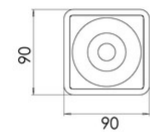

Coiba

Small square aluminum LED spot light. Indoor use, ceiling mounted. Available in white or black finishing. The recessed central light source allows a glare reduction, while a second light source lights up the polycarbonate profiles located in the upper and lower parts, creating a particular atmosphere. Suitable for residential and commercial environments.

Code	6582-02-754	
Type	Ceiling lamp	
Designer	S.T. Fabas Luce	
Eancode	8019282556022	
Customs tariff	94051950	
Color	White	
Material	Metal frame	
IP	IP40	
IK	07	
Insulation Class	 CL1	
Operating ambient temperature	+5°C + 35°C	
Years of warranty	2	
Item Dimensions	90x90x105mm - 0.50kg	
Packaging Dimensions	100x100x136mm - 0.54kg	
	Light Source 1	Light Source 2
Light source	LED Built-in	LED Built-in
LED Characteristics	COB	SMD
Light Source Lumen	848 lm	486 lm
Item Lumen	825 lm	
Color Temperature	Warm white 3000K	Warm white 3000K
Minimum CRI	>80	>80
Energy Efficiency Class		
	Electrical specifications 1	
Input Voltage	220/240V AC 50/60Hz	
Total Absorbed Power	13W	
Driver	Included	
Control System	On/Off	