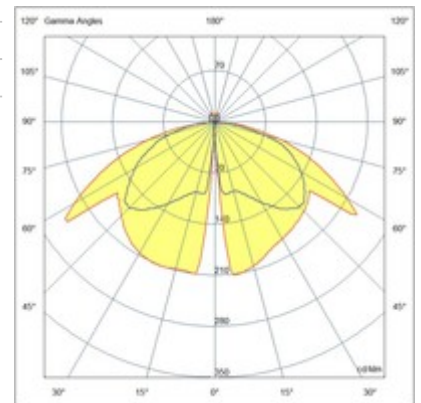

Spirit

Made of aluminum, with its minimalist design and square shape, this LED wall lamp is perfect for creating a cozy and inviting atmosphere in terraces and balconies , both day and night.

Code	6535-21-294
Type	Outdoor wall lamp
Eancode	8019282550860
Customs tariff	94051190
Color	Dark grey
Material	Aluminum frame and polycarbonate
IP	IP54
IK	05
Insulation Class	 CL1
Operating ambient temperature	-20°C +45°C
Years of warranty	2
Item Dimensions	126x125x250mm - 1.1kg
Packaging Dimensions	155x145x275mm - 1.2kg
Light Source 1	
Light source	Built-in
LED Characteristics	SMD
Light Source Lumen	1022 lm
Item Lumen	292 lm
Color Temperature	Warm white 3000K
Typical CRI	83
Energy Efficiency Class	
Electrical specifications 1	
Input Voltage	220/240V AC 50/60Hz
Total Absorbed Power	8W
Driver	Included
Control System	On/Off