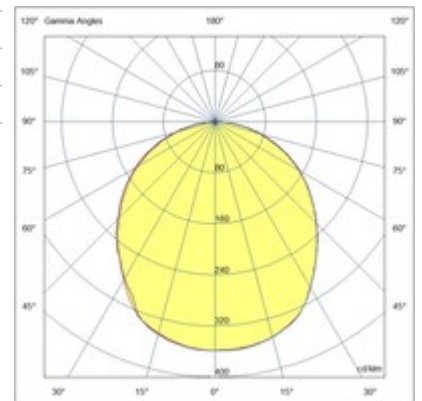

Elite

Code	6534-21-284
Type	Outdoor wall lamp
Eancode	8019282566526
Customs tariff	94051190
Color	Corten
Material	Aluminum frame and polycarbonate
IP	IP54
IK	05
Insulation Class	 CL1
Operating ambient temperature	-20°C +45°C
Years of warranty	2
Item Dimensions	82x85mm Ø240mm - 1kg
Packaging Dimensions	290x290x110mm - 1.4kg
	Light Source 1
Light source	LED Built-in
LED Characteristics	SMD
Light Source Lumen	1309 lm
Item Lumen	832 lm
Color Temperature	Warm white 3000K
Typical CRI	83
Energy Efficiency Class	
	Electrical specifications 1
Input Voltage	110/127V AC - 220/240V AC 50/60Hz
Total Absorbed Power	10W
Driver	Included
Control System	On/Off