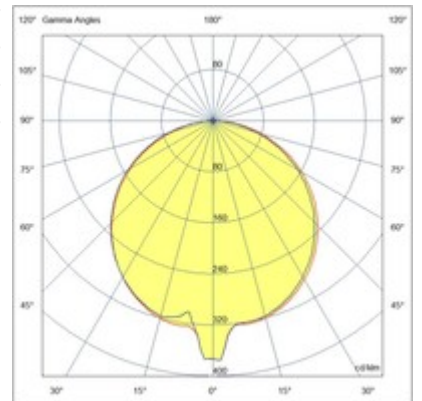

Elite

One of the distinctive features of this aluminum LED garden bollard is its swiveling head, which allows you to adjust the angle and direction of the light to your specific needs. This functionality enables you to illuminate specific spots in your garden or create interesting lighting effects, adding versatility and practicality to your outdoor lighting system.

Code	6534-10-294
Type	Ground spikes and Bollards
Eancode	8019282550822
Customs tariff	94052190
Color	Dark grey
Material	Aluminum frame
IP	IP54
IK	05
Insulation Class	 CL1
Operating ambient temperature	-20°C +45°C
Years of warranty	2
Item Dimensions	650mm Ø240mm - 2.2kg
Packaging Dimensions	275x190x865mm - 3.5kg
Light Source 1	
Light source	Built-in
LED Characteristics	SMD
Light Source Lumen	1309 lm
Item Lumen	799 lm
Color Temperature	Warm white 3000K
Typical CRI	83
Energy Efficiency Class	
Electrical specifications 1	
Input Voltage	110/127V AC - 220/240V AC 50/60Hz
Total Absorbed Power	10W
Driver	Included
Control System	On/Off