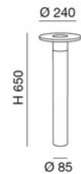

Elite

One of the distinctive features of this aluminum LED garden bollard is its swiveling head, which allows you to adjust the angle and direction of the light to your specific needs. This functionality enables you to illuminate specific spots in your garden or create interesting lighting effects, adding versatility and practicality to your outdoor lighting system.

Code	6534-10-294
Type	Ground spikes and Bollards
Eancode	8019282550822
Customs tariff	94052190
Color	Dark grey
Material	Aluminum frame
IP	IP54
IK	05
Insulation Class	 CL1
Operating ambient temperature	-20°C +45°C
Years of warranty	2
Item Dimensions	650mm Ø240mm - 2.2kg
Packaging Dimensions	275x190x865mm - 3.5kg
Light Source 1	
Light source	Built-in
LED Characteristics	SMD
Light Source Lumen	1309 lm
Item Lumen	799 lm
Color Temperature	Warm white 3000K
Typical CRI	83
Energy Efficiency Class	
Electrical specifications 1	
Input Voltage	110/127V AC - 220/240V AC 50/60Hz
Total Absorbed Power	10W
Driver	Included
Control System	On/Off