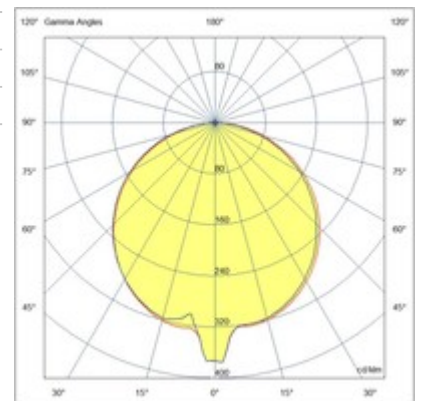

Elite

One of the distinctive features of this aluminum LED garden bollard is its swiveling head, which allows you to adjust the angle and direction of the light to your specific needs. This functionality enables you to illuminate specific spots in your garden or create interesting lighting effects, adding versatility and practicality to your outdoor lighting system.

Code	6534-10-294
Type	Ground spikes and Bollards
Eancode	8019282550822
Customs tariff	94052190
Color	Dark grey
Material	Aluminum frame
IP	IP54
IK	05
Insulation Class	 CL1
Operating ambient temperature	-20°C +45°C
Years of warranty	2
Item Dimensions	650mm Ø240mm - 2.2kg
Packaging Dimensions	275x190x865mm - 3.5kg
Light Source 1	
Light source	LED Built-in
LED Characteristics	SMD
Light Source Lumen	1309 lm
Item Lumen	799 lm
Color Temperature	Warm white 3000K
Typical CRI	83
Energy Efficiency Class	
Electrical specifications 1	
Input Voltage	110/127V AC - 220/240V AC 50/60Hz
Total Absorbed Power	10W
Driver	Included
Control System	On/Off