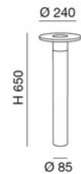

## Elite

One of the distinctive features of this aluminum LED garden bollard is its swiveling head, which allows you to adjust the angle and direction of the light to your specific needs. This functionality enables you to illuminate specific spots in your garden or create interesting lighting effects, adding versatility and practicality to your outdoor lighting system.

<b>Code</b>	<b>6534-10-294</b>
<b>Type</b>	Ground spikes and Bollards
<b>Eancode</b>	8019282550822
<b>Customs tariff</b>	94052190
<b>Color</b>	Dark grey
<b>Material</b>	Aluminum frame
<b>IP</b>	IP54
<b>IK</b>	05
<b>Insulation Class</b>	 CL1
<b>Operating ambient temperature</b>	-20°C +45°C
<b>Years of warranty</b>	2
<b>Item Dimensions</b>	650mm Ø240mm - 2.2kg
<b>Packaging Dimensions</b>	275x190x865mm - 3.5kg
<b>Light Source 1</b>	
<b>Light source</b>	Built-in
<b>LED Characteristics</b>	SMD
<b>Light Source Lumen</b>	1309 lm
<b>Item Lumen</b>	799 lm
<b>Color Temperature</b>	Warm white 3000K
<b>Typical CRI</b>	83
<b>Energy Efficiency Class</b>	
<b>Electrical specifications 1</b>	
<b>Input Voltage</b>	110/127V AC - 220/240V AC 50/60Hz
<b>Total Absorbed Power</b>	10W
<b>Driver</b>	Included
<b>Control System</b>	On/Off