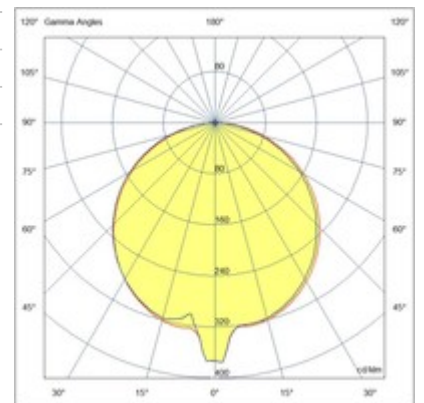

## Elite

One of the distinctive features of this aluminum LED garden bollard is its swiveling head, which allows you to adjust the angle and direction of the light to your specific needs. This functionality enables you to illuminate specific spots in your garden or create interesting lighting effects, adding versatility and practicality to your outdoor lighting system.

<b>Code</b>	<b>6534-10-294</b>
<b>Type</b>	Ground spikes and Bollards
<b>Eancode</b>	8019282550822
<b>Customs tariff</b>	94052190
<b>Color</b>	Dark grey
<b>Material</b>	Aluminum frame
<b>IP</b>	IP54
<b>IK</b>	05
<b>Insulation Class</b>	 CL1
<b>Operating ambient temperature</b>	-20°C +45°C
<b>Years of warranty</b>	2
<b>Item Dimensions</b>	650mm Ø240mm - 2.2kg
<b>Packaging Dimensions</b>	275x190x865mm - 3.5kg
<b>Light Source 1</b>	
<b>Light source</b>	Built-in
<b>LED Characteristics</b>	SMD
<b>Light Source Lumen</b>	1309 lm
<b>Item Lumen</b>	799 lm
<b>Color Temperature</b>	Warm white 3000K
<b>Typical CRI</b>	83
<b>Energy Efficiency Class</b>	
<b>Electrical specifications 1</b>	
<b>Input Voltage</b>	110/127V AC - 220/240V AC 50/60Hz
<b>Total Absorbed Power</b>	10W
<b>Driver</b>	Included
<b>Control System</b>	On/Off