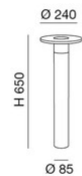

Elite

One of the distinctive features of this aluminum LED garden bollard is its swiveling head, which allows you to adjust the angle and direction of the light to your specific needs. This functionality enables you to illuminate specific spots in your garden or create interesting lighting effects, adding versatility and practicality to your outdoor lighting system.

Code	6534-10-294
Type	Ground spikes and Bollards
Eancode	8019282550822
Customs tariff	94052190
Color	Dark grey
Material	Aluminum frame
IP	IP54
IK	05
Insulation Class	 CL1
Operating ambient temperature	-20°C +45°C
Years of warranty	2
Item Dimensions	650mm Ø240mm - 2.2kg
Packaging Dimensions	275x190x865mm - 3.5kg
Light Source 1	
Light source	LED Built-in
LED Characteristics	SMD
Light Source Lumen	1309 lm
Item Lumen	799 lm
Color Temperature	Warm white 3000K
Typical CRI	83
Energy Efficiency Class	
Electrical specifications 1	
Input Voltage	110/127V AC - 220/240V AC 50/60Hz
Total Absorbed Power	10W
Driver	Included
Control System	On/Off