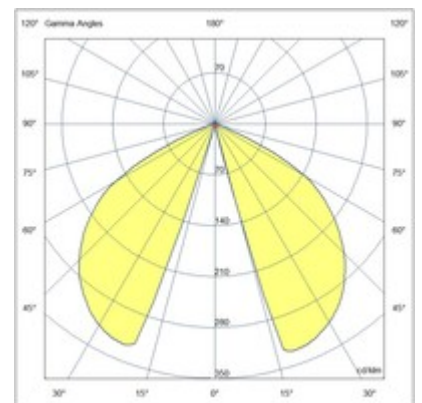

Teo

Code	6529-11-284
Type	Ground spikes and Bollards
Designer	S.T. Fabas Luce
Eancode	8019282566540
Customs tariff	94052190
Color	Corten
Material	Aluminum frame
IP	IP65
IK	06
Insulation Class	 CL1
Operating ambient temperature	-20°C +45°C
Years of warranty	2
Item Dimensions	300mm Ø108mm - 1.29kg
Packaging Dimensions	125x125x320mm - 1.5kg
Light Source 1	
Light source	Built-in
LED Characteristics	COB
Light Source Lumen	1170 lm
Item Lumen	670 lm
Color Temperature	Warm white 3000K
Minimum CRI	>80
Energy Efficiency Class	
Electrical specifications 1	
Input Voltage	110/127V AC - 220/240V AC 50/60Hz
Total Absorbed Power	13W
Driver	Included
Control System	On/Off