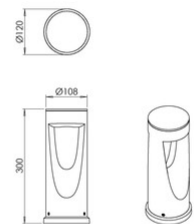

Teo

Code	6529-11-284
Type	Ground spikes and Bollards
Designer	S.T. Fabas Luce
Eancode	8019282566540
Customs tariff	94052190
Color	Corten
Material	Aluminum frame
IP	IP65
IK	06
Insulation Class	 CL1
Operating ambient temperature	-20°C +45°C
Years of warranty	2
Item Dimensions	300mm Ø108mm - 1.29kg
Packaging Dimensions	125x125x320mm - 1.5kg
Light Source 1	
Light source	Built-in
LED Characteristics	COB
Light Source Lumen	1170 lm
Item Lumen	670 lm
Color Temperature	Warm white 3000K
Minimum CRI	>80
Energy Efficiency Class	
Electrical specifications 1	
Input Voltage	110/127V AC - 220/240V AC 50/60Hz
Total Absorbed Power	13W
Driver	Included
Control System	On/Off