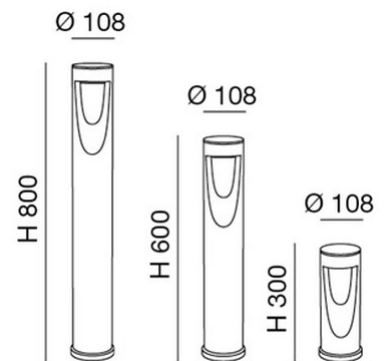

Teo

This aluminum LED garden bollard is a stylish addition to any outdoor space. It features a sleek and modern design that blends seamlessly into its surrounding. The top of the pole is equipped with an integrated energy-efficient LED light source. Ideal for softly illuminating pathways, driveways, or green spaces in your garden.

Code	6529-11-204
Type	Ground spikes and Bollards
Eancode	8019282555810
Customs tariff	94052190
Color	Shiny Black
Material	Aluminum frame
IP	IP65
IK	06
Insulation Class	 CL1
Operating ambient temperature	-20°C +45°C
Years of warranty	2
Item Dimensions	300mm Ø108mm - 1.29kg
Packaging Dimensions	125x125x320mm - 1.5kg
Light Source 1	
Light source	Built-in
LED Characteristics	COB
Light Source Lumen	1170 lm
Item Lumen	670 lm
Color Temperature	Warm white 3000K
Minimum CRI	>80
Energy Efficiency Class	
Electrical specifications 1	
Input Voltage	110/127V AC - 220/240V AC 50/60Hz
Total Absorbed Power	13W
Driver	Included
Control System	On/Off