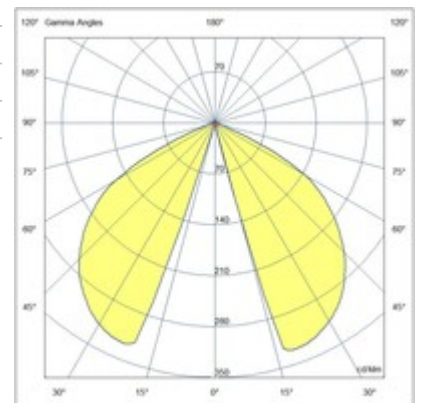

Teo

This aluminum LED garden bollard is a stylish addition to any outdoor space. It features a sleek and modern design that blends seamlessly into its surrounding. The top of the pole is equipped with an integrated energy-efficient LED light source. Ideal for softly illuminating pathways, driveways, or green spaces in your garden.

Code	6529-11-204
Type	Ground spikes and Bollards
Eancode	8019282555810
Customs tariff	94052190
Color	Shiny Black
Material	Aluminum frame
IP	IP65
IK	06
Insulation Class	 CL1
Operating ambient temperature	-20°C +45°C
Years of warranty	2
Item Dimensions	300mm Ø108mm - 1.29kg
Packaging Dimensions	125x125x320mm - 1.5kg
Light Source 1	
Light source	Built-in
LED Characteristics	COB
Light Source Lumen	1170 lm
Item Lumen	670 lm
Color Temperature	Warm white 3000K
Minimum CRI	>80
Energy Efficiency Class	
Electrical specifications 1	
Input Voltage	110/127V AC - 220/240V AC 50/60Hz
Total Absorbed Power	13W
Driver	Included
Control System	On/Off