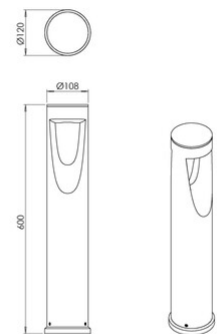

Teo

Code	6529-10-284
Type	Ground spikes and Bollards
Designer	S.T. Fabas Luce
Eancode	8019282566533
Customs tariff	94052190
Color	Corten
Material	Aluminum frame
IP	IP65
IK	06
Insulation Class	 CL1
Operating ambient temperature	-20°C +45°C
Years of warranty	2
Item Dimensions	600mm Ø108mm - 1.9kg
Packaging Dimensions	125x125x620mm - 2.3kg
Light Source 1	
Light source	Built-in
LED Characteristics	COB
Light Source Lumen	1170 lm
Item Lumen	690 lm
Color Temperature	Warm white 3000K
Minimum CRI	>80
Energy Efficiency Class	
Electrical specifications 1	
Input Voltage	110/127V AC - 220/240V AC 50/60Hz
Total Absorbed Power	13W
Driver	Included
Control System	On/Off