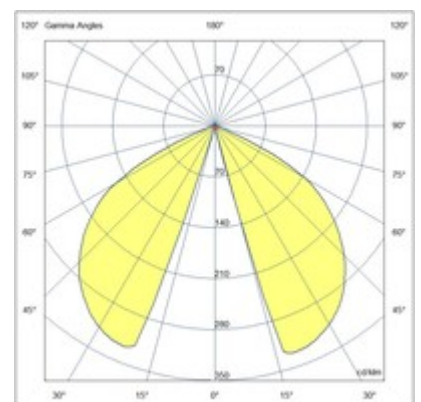

Teo

Code	6529-10-284
Type	Ground spikes and Bollards
Designer	S.T. Fabas Luce
Eancode	8019282566533
Customs tariff	94052190
Color	Corten
Material	Aluminum frame
IP	IP65
IK	06
Insulation Class	 CL1
Operating ambient temperature	-20°C +45°C
Years of warranty	2
Item Dimensions	600mm Ø108mm - 1.9kg
Packaging Dimensions	125x125x620mm - 2.3kg
Light Source 1	
Light source	Built-in
LED Characteristics	COB
Light Source Lumen	1170 lm
Item Lumen	690 lm
Color Temperature	Warm white 3000K
Minimum CRI	>80
Energy Efficiency Class	
Electrical specifications 1	
Input Voltage	110/127V AC - 220/240V AC 50/60Hz
Total Absorbed Power	13W
Driver	Included
Control System	On/Off