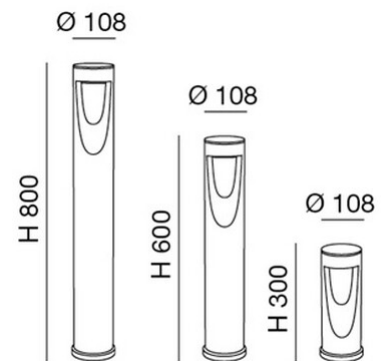

Teo

This aluminum LED garden bollard is a stylish addition to any outdoor space. It features a sleek and modern design that blends seamlessly into its surrounding. The top of the pole is equipped with an integrated energy-efficient LED light source. Ideal for softly illuminating pathways, driveways, or green spaces in your garden.

Code	6529-10-204
Type	Ground spikes and Bollards
Eancode	8019282555827
Customs tariff	94052190
Color	Shiny Black
Material	Aluminum frame
IP	IP65
IK	06
Insulation Class	 CL1
Operating ambient temperature	-20°C +45°C
Years of warranty	2
Item Dimensions	600mm Ø108mm - 1.9kg
Packaging Dimensions	125x125x620mm - 2.3kg
Light Source 1	
Light source	Built-in
LED Characteristics	COB
Light Source Lumen	1170 lm
Item Lumen	690 lm
Color Temperature	Warm white 3000K
Minimum CRI	>80
Energy Efficiency Class	
Electrical specifications 1	
Input Voltage	110/127V AC - 220/240V AC 50/60Hz
Total Absorbed Power	13W
Driver	Included
Control System	On/Off