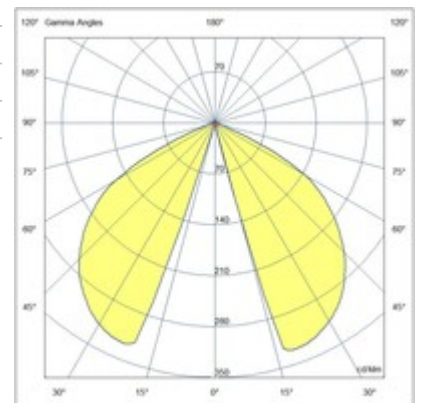

Teo

This aluminum LED garden bollard is a stylish addition to any outdoor space. It features a sleek and modern design that blends seamlessly into its surrounding. The top of the pole is equipped with an integrated energy-efficient LED light source. Ideal for softly illuminating pathways, driveways, or green spaces in your garden.

Code	6529-10-204
Type	Ground spikes and Bollards
Eancode	8019282555827
Customs tariff	94052190
Color	Shiny Black
Material	Aluminum frame
IP	IP65
IK	06
Insulation Class	 CL1
Operating ambient temperature	-20°C +45°C
Years of warranty	2
Item Dimensions	600mm Ø108mm - 1.9kg
Packaging Dimensions	125x125x620mm - 2.3kg
Light Source 1	
Light source	Built-in
LED Characteristics	COB
Light Source Lumen	1170 lm
Item Lumen	690 lm
Color Temperature	Warm white 3000K
Minimum CRI	>80
Energy Efficiency Class	
Electrical specifications 1	
Input Voltage	110/127V AC - 220/240V AC 50/60Hz
Total Absorbed Power	13W
Driver	Included
Control System	On/Off