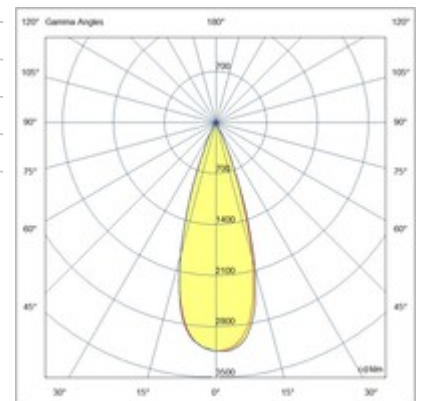

Ermes spotlight 6W

Thanks to its compact design, the 6W ERMES spotlight for 48V profile system is a lighting device designed to be mounted on 48V tracks. This type of spotlight is ideal for highlighting particular areas or objects in an environment. Available with three types of optics, two color temperatures, in either white or black finishing, On-Off and DALI.

Code	6525-72-466
Type	Track spotlight
Eancode	8019282553014
Customs tariff	94051190
Color	Black
Material	Aluminum frame
IP	IP20
IK	04
Insulation Class	 CL3
Operating ambient temperature	-20+35°C
Years of warranty	3
Item Dimensions	185x35mm Ø35mm - 0.1kg
Packaging Dimensions	210x150x55mm - 0.25kg
Light Source 1	
Light source	LED Built-in
LED Characteristics	COB
Light Source Lumen	530 lm
Item Lumen	451 lm
Color Temperature	Warm white 3000K
Optics	34°
Minimum CRI	>90
Luminous Flux Maintenance	50.000h L80 B10
Energy Efficiency Class	
Electrical specifications 1	
Input Voltage	48V DC
Total Absorbed Power	6W
Driver	Included
Control System	DALI