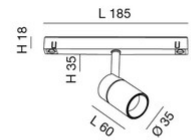

Ermes spotlight 6W

Thanks to its compact design, the 6W ERMES spotlight for 48V profile system is a lighting device designed to be mounted on 48V tracks. This type of spotlight is ideal for highlighting particular areas or objects in an environment. Available with three types of optics, two color temperatures, in either white or black finishing, On-Off and DALI.

Code	6525-72-466
Type	Track spotlight
Eancode	8019282553014
Customs tariff	94051190
Color	Black
Material	Aluminum frame
IP	IP20
IK	04
Insulation Class	 CL3
Operating ambient temperature	-20+35°C
Years of warranty	3
Item Dimensions	185x35mm Ø35mm - 0.1kg
Packaging Dimensions	210x150x55mm - 0.25kg
Light Source 1	
Light source	LED Built-in
LED Characteristics	COB
Light Source Lumen	530 lm
Item Lumen	451 lm
Color Temperature	Warm white 3000K
Optics	34°
Minimum CRI	>90
Luminous Flux Maintenance	50.000h L80 B10
Energy Efficiency Class	
Electrical specifications 1	
Input Voltage	48V DC
Total Absorbed Power	6W
Driver	Included
Control System	DALI