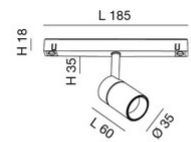

## Ermes spotlight 6W

Thanks to its compact design, the 6W ERMES spotlight for 48V profile system is a lighting device designed to be mounted on 48V tracks. This type of spotlight is ideal for highlighting particular areas or objects in an environment. Available with three types of optics, two color temperatures, in either white or black finishing, On-Off and DALI.

<b>Code</b>	<b>6525-72-463</b>
<b>Type</b>	Track spotlight
<b>Eancode</b>	8019282553007
<b>Customs tariff</b>	94051190
<b>Color</b>	Black
<b>Material</b>	Aluminum frame
<b>IP</b>	IP20
<b>IK</b>	04
<b>Insulation Class</b>	 CL3
<b>Operating ambient temperature</b>	-20+35°C
<b>Years of warranty</b>	3
<b>Item Dimensions</b>	185x35mm Ø35mm - 0.1kg
<b>Packaging Dimensions</b>	210x150x55mm - 0.25kg
<b>Light Source 1</b>	
<b>Light source</b>	LED Built-in
<b>LED Characteristics</b>	COB
<b>Light Source Lumen</b>	530 lm
<b>Item Lumen</b>	451 lm
<b>Color Temperature</b>	Warm white 3000K
<b>Optics</b>	34°
<b>Minimum CRI</b>	>90
<b>Luminous Flux Maintenance</b>	50.000h L80 B10
<b>Energy Efficiency Class</b>	
<b>Electrical specifications 1</b>	
<b>Input Voltage</b>	48V DC
<b>Total Absorbed Power</b>	6W
<b>Driver</b>	Included
<b>Control System</b>	On/Off