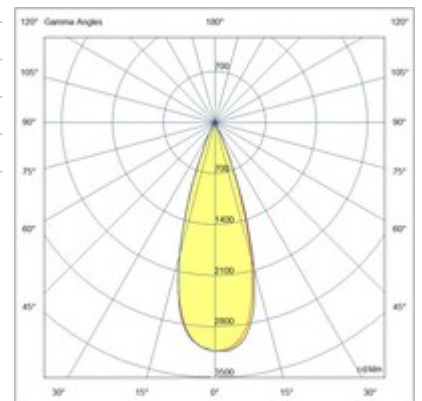

## Ermes spotlight 6W

Thanks to its compact design, the 6W ERMES spotlight for 48V profile system is a lighting device designed to be mounted on 48V tracks. This type of spotlight is ideal for highlighting particular areas or objects in an environment. Available with three types of optics, two color temperatures, in either white or black finishing, On-Off and DALI.

<b>Code</b>	<b>6525-72-463</b>
<b>Type</b>	Track spotlight
<b>Eancode</b>	8019282553007
<b>Customs tariff</b>	94051190
<b>Color</b>	Black
<b>Material</b>	Aluminum frame
<b>IP</b>	IP20
<b>IK</b>	04
<b>Insulation Class</b>	 CL3
<b>Operating ambient temperature</b>	-20+35°C
<b>Years of warranty</b>	3
<b>Item Dimensions</b>	185x35mm Ø35mm - 0.1kg
<b>Packaging Dimensions</b>	210x150x55mm - 0.25kg
<b>Light Source 1</b>	
<b>Light source</b>	LED Built-in
<b>LED Characteristics</b>	COB
<b>Light Source Lumen</b>	530 lm
<b>Item Lumen</b>	451 lm
<b>Color Temperature</b>	Warm white 3000K
<b>Optics</b>	34°
<b>Minimum CRI</b>	>90
<b>Luminous Flux Maintenance</b>	50.000h L80 B10
<b>Energy Efficiency Class</b>	
<b>Electrical specifications 1</b>	
<b>Input Voltage</b>	48V DC
<b>Total Absorbed Power</b>	6W
<b>Driver</b>	Included
<b>Control System</b>	On/Off