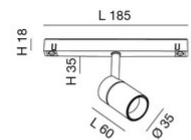

Ermes spotlight 6W

Thanks to its compact design, the 6W ERMES spotlight for 48V profile system is a lighting device designed to be mounted on 48V tracks. This type of spotlight is ideal for highlighting particular areas or objects in an environment. Available with three types of optics, two color temperatures, in either white or black finishing, On-Off and DALI.

Code	6525-72-366
Type	Track spotlight
Eancode	8019282551089
Customs tariff	94051190
Color	Black
Material	Aluminum frame
IP	IP20
IK	04
Insulation Class	 CL3
Operating ambient temperature	-20+35°C
Years of warranty	3
Item Dimensions	185x35mm Ø35mm - 0.1kg
Packaging Dimensions	210x150x55mm - 0.25kg
Light Source 1	
Light source	LED Built-in
LED Characteristics	COB
Light Source Lumen	530 lm
Item Lumen	471 lm
Color Temperature	Warm white 3000K
Optics	24°
Minimum CRI	>90
Luminous Flux Maintenance	50.000h L80 B10
Energy Efficiency Class	
Electrical specifications 1	
Input Voltage	48V DC
Total Absorbed Power	6W
Driver	Included
Control System	DALI