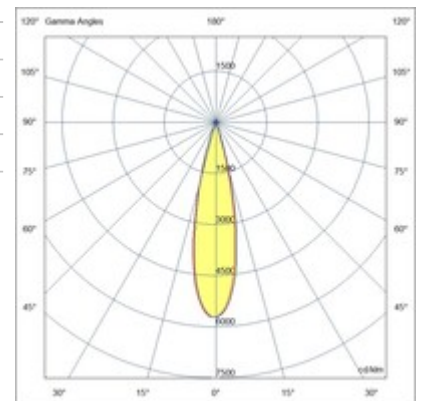

Ermes spotlight 6W

Thanks to its compact design, the 6W ERMES spotlight for 48V profile system is a lighting device designed to be mounted on 48V tracks. This type of spotlight is ideal for highlighting particular areas or objects in an environment. Available with three types of optics, two color temperatures, in either white or black finishing, On-Off and DALI.

Code	6525-72-366
Type	Track spotlight
Eancode	8019282551089
Customs tariff	94051190
Color	Black
Material	Aluminum frame
IP	IP20
IK	04
Insulation Class	 CL3
Operating ambient temperature	-20+35°C
Years of warranty	3
Item Dimensions	185x35mm Ø35mm - 0.1kg
Packaging Dimensions	210x150x55mm - 0.25kg
Light Source 1	
Light source	LED Built-in
LED Characteristics	COB
Light Source Lumen	530 lm
Item Lumen	471 lm
Color Temperature	Warm white 3000K
Optics	24°
Minimum CRI	>90
Luminous Flux Maintenance	50.000h L80 B10
Energy Efficiency Class	
Electrical specifications 1	
Input Voltage	48V DC
Total Absorbed Power	6W
Driver	Included
Control System	DALI