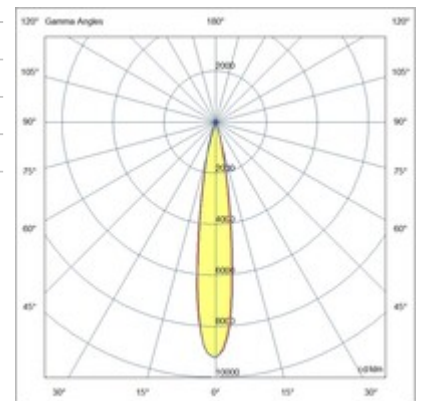

Ermes spotlight 6W

Thanks to its compact design, the 6W ERMES spotlight for 48V profile system is a lighting device designed to be mounted on 48V tracks. This type of spotlight is ideal for highlighting particular areas or objects in an environment. Available with three types of optics, two color temperatures, in either white or black finishing, On-Off and DALI.

Code	6525-72-266
Type	Track spotlight
Eancode	8019282552857
Customs tariff	94051190
Color	Black
Material	Aluminum frame
IP	IP20
IK	04
Insulation Class	 CL3
Operating ambient temperature	-20+35°C
Years of warranty	3
Item Dimensions	185x35mm Ø35mm - 0.1kg
Packaging Dimensions	210x150x55mm - 0.25kg
Light Source 1	
Light source	LED Built-in
LED Characteristics	COB
Light Source Lumen	530 lm
Item Lumen	455 lm
Color Temperature	Warm white 3000K
Optics	16°
Minimum CRI	>90
Luminous Flux Maintenance	50.000h L80 B10
Energy Efficiency Class	
Electrical specifications 1	
Input Voltage	48V DC
Total Absorbed Power	6W
Driver	Included
Control System	DALI