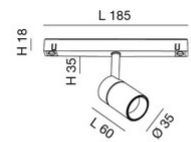

Ermes spotlight 6W

Thanks to its compact design, the 6W ERMES spotlight for 48V profile system is a lighting device designed to be mounted on 48V tracks. This type of spotlight is ideal for highlighting particular areas or objects in an environment. Available with three types of optics, two color temperatures, in either white or black finishing, On-Off and DALI.

Code	6525-72-266
Type	Track spotlight
Eancode	8019282552857
Customs tariff	94051190
Color	Black
Material	Aluminum frame
IP	IP20
IK	04
Insulation Class	 CL3
Operating ambient temperature	-20+35°C
Years of warranty	3
Item Dimensions	185x35mm Ø35mm - 0.1kg
Packaging Dimensions	210x150x55mm - 0.25kg
Light Source 1	
Light source	LED Built-in
LED Characteristics	COB
Light Source Lumen	530 lm
Item Lumen	455 lm
Color Temperature	Warm white 3000K
Optics	16°
Minimum CRI	>90
Luminous Flux Maintenance	50.000h L80 B10
Energy Efficiency Class	
Electrical specifications 1	
Input Voltage	48V DC
Total Absorbed Power	6W
Driver	Included
Control System	DALI