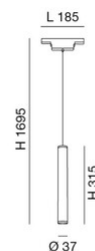

## Ermes cylindrical suspension

Suspension LED light which has been designed for use in all profiles of our ERMES system. The 7.5W LED integrated circuit is protected by an opal polycarbonate disc. The classic cylinder shape makes it ideal to be used to illuminate residential environments or wherever a minimalist and modern line is required. Available in two color finishing. On-Off, DALI, Dimmer Push.

<b>Code</b>	<b>6525-22-603</b>
<b>Type</b>	Suspension lamp
<b>Designer</b>	S.T. Fabas Luce
<b>Eancode</b>	8019282557494
<b>Customs tariff</b>	94051190
<b>Color</b>	Black
<b>Material</b>	Aluminum frame
<b>IP</b>	IP20
<b>IK</b>	04
<b>Insulation Class</b>	 CL3
<b>Operating ambient temperature</b>	-20°C + 35°C
<b>Years of warranty</b>	3
<b>Item Dimensions</b>	185xMax 1695mm Ø37mm - 0.30kg
<b>Packaging Dimensions</b>	110x50x330mm - 0.4kg
<b>Light Source 1</b>	
<b>Light source</b>	LED Built-in
<b>LED Characteristics</b>	SMD
<b>Light Source Lumen</b>	720 lm
<b>Item Lumen</b>	540 lm
<b>Color Temperature</b>	Warm white 3000K
<b>Optics</b>	Diffused beam
<b>Minimum CRI</b>	>80
<b>Energy Efficiency Class</b>	
<b>Electrical specifications 1</b>	
<b>Input Voltage</b>	48V DC
<b>Total Absorbed Power</b>	7,5W
<b>Control System</b>	Push dimmer