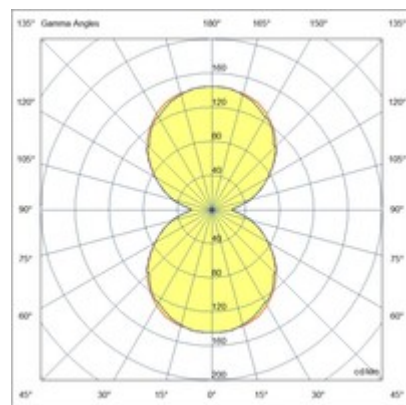

## Ermes cylindrical suspension

Suspension LED light which has been designed for use in all profiles of our ERMES system. The 7.5W LED integrated circuit is protected by an opal polycarbonate disc. The classic cylinder shape makes it ideal to be used to illuminate residential environments or wherever a minimalist and modern line is required. Available in two color finishing. On-Off, DALI, Dimmer Push.

<b>Code</b>	<b>6525-22-603</b>
<b>Type</b>	Suspension lamp
<b>Designer</b>	S.T. Fabas Luce
<b>Eancode</b>	8019282557494
<b>Customs tariff</b>	94051190
<b>Color</b>	Black
<b>Material</b>	Aluminum frame
<b>IP</b>	IP20
<b>IK</b>	04
<b>Insulation Class</b>	 CL3
<b>Operating ambient temperature</b>	-20°C + 35°C
<b>Years of warranty</b>	3
<b>Item Dimensions</b>	185xMax 1695mm Ø37mm - 0.30kg
<b>Packaging Dimensions</b>	110x50x330mm - 0.4kg
<b>Light Source 1</b>	
<b>Light source</b>	LED Built-in
<b>LED Characteristics</b>	SMD
<b>Light Source Lumen</b>	720 lm
<b>Item Lumen</b>	540 lm
<b>Color Temperature</b>	Warm white 3000K
<b>Optics</b>	Diffused beam
<b>Minimum CRI</b>	>80
<b>Energy Efficiency Class</b>	
<b>Electrical specifications 1</b>	
<b>Input Voltage</b>	48V DC
<b>Total Absorbed Power</b>	7,5W
<b>Control System</b>	Push dimmer