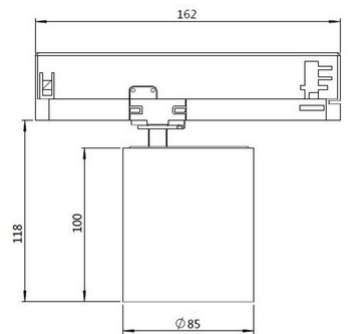

Renoir 28W ON-OFF

Adjustable projector with adapter for installation on mains voltage track for 28W LED source with high yield and monochromatic emission in Warm or Natural White shades, excellent color rendering CRI 90. Integrated electronic ballast in On/Off or DALI versions. The device is made of die-cast aluminum and thermoplastic material, it allows 330° rotation around the vertical axis and an inclination of 90° in relation to the horizontal plane.

Code	6521-92-364
Type	Track spotlight
Designer	S.T. Fabas Luce
Eancode	8019282547174
Customs tariff	94054239
Color	Black
Material	Aluminum frame
IP	IP20
IK	04
Insulation Class	
Operating ambient temperature	-5°C + 35°C
Years of warranty	3
Item Dimensions	100mm Ø85mm - 0,5kg
Packaging Dimensions	210x210x90mm - 0.6kg
Light Source 1	
Light source	LED Built-in
LED Characteristics	COB
Number of LEDs	1
Light Source Lumen	2990 lm
Item Lumen	2789 lm
Color Temperature	Warm white 3000K
Optics	22°
Minimum CRI	>90
Luminous Flux Maintenance	50.000h L80 B20
Energy Efficiency Class	
Electrical specifications 1	
Input Voltage	220/240V AC 50/60Hz
Total Absorbed Power	28W
Driver	Included
Power Factor	>0,9
Control System	On/Off