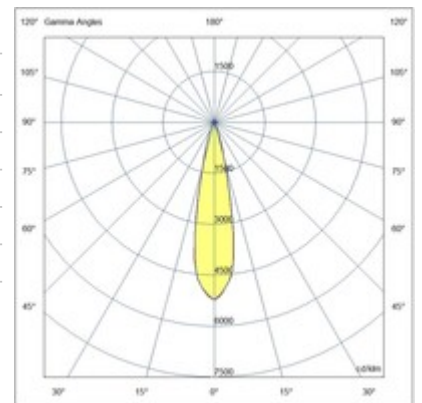

Renoir 28W ON-OFF

Adjustable projector with adapter for installation on mains voltage track for 28W LED source with high yield and monochromatic emission in Warm or Natural White shades, excellent color rendering CRI 90. Integrated electronic ballast in On/Off or DALI versions. The device is made of die-cast aluminum and thermoplastic material, it allows 330° rotation around the vertical axis and an inclination of 90° in relation to the horizontal plane.

Code	6521-92-364
Type	Track spotlight
Designer	S.T. Fabas Luce
Eancode	8019282547174
Customs tariff	94054239
Color	Black
Material	Aluminum frame
IP	IP20
IK	04
Insulation Class	
Operating ambient temperature	-5°C + 35°C
Years of warranty	3
Item Dimensions	100mm Ø85mm - 0,5kg
Packaging Dimensions	210x210x90mm - 0.6kg
Light Source 1	
Light source	LED Built-in
LED Characteristics	COB
Number of LEDs	1
Light Source Lumen	2990 lm
Item Lumen	2789 lm
Color Temperature	Warm white 3000K
Optics	22°
Minimum CRI	>90
Luminous Flux Maintenance	50.000h L80 B20
Energy Efficiency Class	
Electrical specifications 1	
Input Voltage	220/240V AC 50/60Hz
Total Absorbed Power	28W
Driver	Included
Power Factor	>0,9
Control System	On/Off