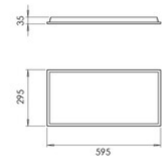

## Ravello 295x595

<b>Code</b>	<b>6520-14-005</b>
<b>Type</b>	Recessed lamp
<b>Designer</b>	S.T. Fabas Luce
<b>Eancode</b>	8019282566328
<b>Customs tariff</b>	94054239
<b>Color</b>	White
<b>Material</b>	Metal frame / Opal prismatic diffuser
<b>IP</b>	IP40
<b>IK</b>	04
<b>Insulation Class</b>	 CL2
<b>Operating ambient temperature</b>	-20°+45°C
<b>Years of warranty</b>	3
<b>Item Dimensions</b>	595x295x35mm - 0.85kg
<b>Packaging Dimensions</b>	695x315x50mm - 1.2kg
<b>Light Source 1</b>	
<b>Light source</b>	LED Built-in
<b>LED Characteristics</b>	SMD
<b>Number of LEDs</b>	32
<b>Light Source Lumen</b>	2400 lm
<b>Item Lumen</b>	1700 lm
<b>Color Temperature</b>	Natural white 4000 K
<b>Optics</b>	Prismatic
<b>Minimum CRI</b>	90
<b>Luminous Flux Maintenance</b>	>54.000h L80 B50
<b>UGR</b>	<19
<b>Energy Efficiency Class</b>	
<b>Electrical specifications 1</b>	
<b>Input Voltage</b>	220/240V AC 50/60Hz
<b>Total Absorbed Power</b>	20W
<b>Driver</b>	Included
<b>Power Factor</b>	>0,9
<b>Control System</b>	On/Off