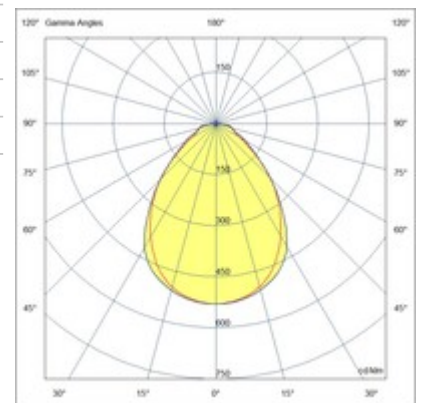

## Ravello 295x595

<b>Code</b>	<b>6520-14-005</b>
<b>Type</b>	Recessed lamp
<b>Designer</b>	S.T. Fabas Luce
<b>Eancode</b>	8019282566328
<b>Customs tariff</b>	94054239
<b>Color</b>	White
<b>Material</b>	Metal frame / Opal prismatic diffuser
<b>IP</b>	IP40
<b>IK</b>	04
<b>Insulation Class</b>	 CL2
<b>Operating ambient temperature</b>	-20°+45°C
<b>Years of warranty</b>	3
<b>Item Dimensions</b>	595x295x35mm - 0.85kg
<b>Packaging Dimensions</b>	695x315x50mm - 1.2kg
<b>Light Source 1</b>	
<b>Light source</b>	LED Built-in
<b>LED Characteristics</b>	SMD
<b>Number of LEDs</b>	32
<b>Light Source Lumen</b>	2400 lm
<b>Item Lumen</b>	1700 lm
<b>Color Temperature</b>	Natural white 4000 K
<b>Optics</b>	Prismatic
<b>Minimum CRI</b>	90
<b>Luminous Flux Maintenance</b>	>54.000h L80 B50
<b>UGR</b>	<19
<b>Energy Efficiency Class</b>	
<b>Electrical specifications 1</b>	
<b>Input Voltage</b>	220/240V AC 50/60Hz
<b>Total Absorbed Power</b>	20W
<b>Driver</b>	Included
<b>Power Factor</b>	>0,9
<b>Control System</b>	On/Off