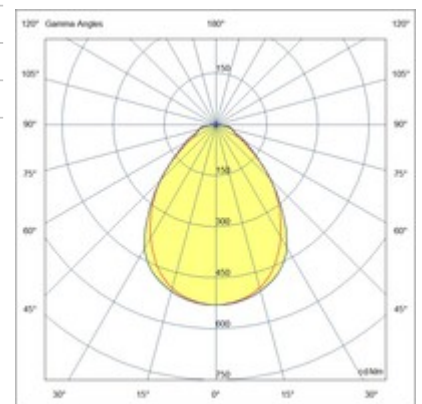

Code	6520-04-702
Type	Recessed lamp
Designer	S.T. Fabas Luce
Eancode	8019282566212
Customs tariff	94054239
Color	White
Material	Metal frame / Opal prismatic diffuser
IP	IP40
IK	04
Insulation Class	 CL2
Operating ambient temperature	-20°+50°C
Years of warranty	3
Item Dimensions	295x1195x35mm
Light Source 1	
Light source	LED Built-in
LED Characteristics	SMD
Number of LEDs	96
Light Source Lumen	4814 lm
Item Lumen	3536 lm
Color Temperature	Natural white 4000 K
Optics	Prismatic
Minimum CRI	>90
Luminous Flux Maintenance	90.000h L80 B50
UGR	<19
Energy Efficiency Class	
Electrical specifications 1	
Input Voltage	220/240V AC 50/60Hz
Total Absorbed Power	42W
Driver	Included
Power Factor	>0,9
Control System	DALI