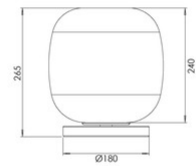

Vesuvio

Code	3862-35-332
Type	Table lamp
Designer	S.T. Fabas Luce
Eancode	8019282571742
Customs tariff	94052150
Color	Shaded gold
Material	Metal frame and borosilicate glass
IP	IP20
IK	02
Insulation Class	 CL1
Item Dimensions	265mm Ø240mm - 1.4kg
Packaging Dimensions	310x310x435mm - 2.7kg
Light Source 1	
Light source	LED 11W Built-in
Power Pack Type	Touch dimmer
Light Source Lumen	1080 lm
Item Lumen	810 lm
Color Temperature	CCT (2700K 3000K 4000K)
Energy Efficiency Class	
Electrical specifications 1	
Input Voltage	230V AC 50Hz