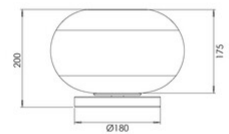

Fuego

Code	3861-35-378
Type	Table lamp
Designer	S.T. Fabas Luce
Eancode	8019282571728
Customs tariff	94051150
Color	Shaded cognac
Material	Metal frame and borosilicate glass
IP	IP20
IK	02
Insulation Class	 CL1
Item Dimensions	200mm Ø280mm
Light Source 1	
Light source	LED 11W Built-in
Power Pack Type	Touch dimmer
Light Source Lumen	1080 lm
Item Lumen	810 lm
Color Temperature	CCT (2700K 3000K 4000K)
Energy Efficiency Class	
Electrical specifications 1	
Input Voltage	230V AC 50Hz