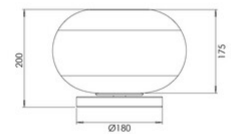

Fuego

Code	3861-35-378
Type	Table lamp
Designer	S.T. Fabas Luce
Eancode	8019282571728
Customs tariff	94052150
Color	Shaded cognac
Material	Metal frame and borosilicate glass
IP	IP20
IK	02
Insulation Class	 CL1
Item Dimensions	200mm Ø280mm - 1.3kg
Packaging Dimensions	360x360x430mm - 3kg
Light Source 1	
Light source	LED 11W Built-in
Power Pack Type	Touch dimmer
Light Source Lumen	1080 lm
Item Lumen	810 lm
Color Temperature	CCT (2700K 3000K 4000K)
Energy Efficiency Class	
Electrical specifications 1	
Input Voltage	230V AC 50Hz