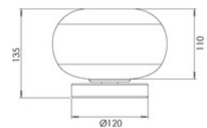

Fuego

Code	3861-30-378
Type	Table lamp
Designer	S.T. Fabas Luce
Eancode	8019282571711
Customs tariff	94052150
Color	Shaded cognac
Material	Metal frame and borosilicate glass
IP	IP20
IK	02
Insulation Class	 CL1
Item Dimensions	135mm Ø180mm - 0.6kg
Packaging Dimensions	300x300x350mm - 1.2kg
Light Source 1	
Light source	LED 7W Built-in
Power Pack Type	Touch dimmer
Light Source Lumen	540 lm
Item Lumen	405 lm
Color Temperature	CCT (2700K 3000K 4000K)
Energy Efficiency Class	
Electrical specifications 1	
Input Voltage	230V AC 50Hz