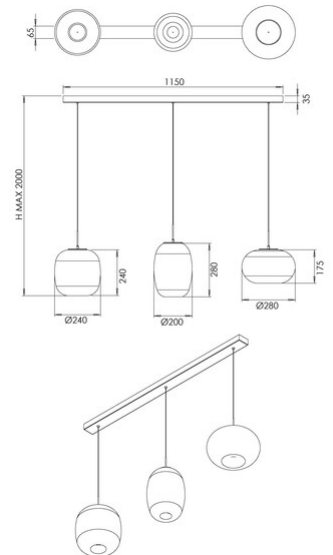

Brio

| | |
|------------------------------------|--|
| Code | 3860-48-379 |
| Type | Suspension lamp |
| Designer | S.T. Fabas Luce |
| Eancode | 8019282573241 |
| Customs tariff | 94051150 |
| Color | Shaded light grey |
| Material | Metal frame and borosilicate glass |
| IP | IP20 |
| IK | 02 |
| Insulation Class |  CL1 |
| Item Dimensions | 1150x65xMax 2000mm |
| Light Source 1 | |
| Light source | LED 42W Built-in |
| Light Source Lumen | 4530 lm |
| Item Lumen | 3170 lm |
| Color Temperature | CCT (2700K 3000K 4000K) |
| Energy Efficiency Class |  |
| Electrical specifications 1 | |
| Input Voltage | 230V AC 50Hz |
| Control System | Steps dimmable |