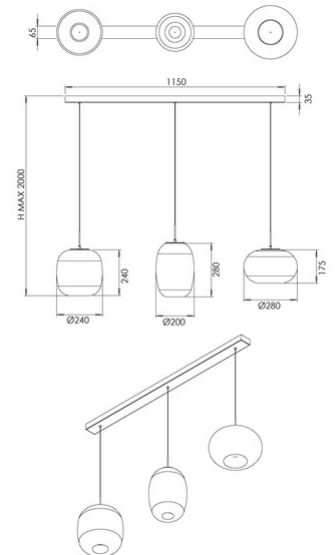

Brio

Code	3860-48-379
Type	Suspension lamp
Designer	S.T. Fabas Luce
Eancode	8019282573241
Customs tariff	94051150
Color	Shaded light grey
Material	Metal frame and borosilicate glass
IP	IP20
IK	02
Insulation Class	 CL1
Item Dimensions	1150x65xMax 2000mm - 3.1kg
Packaging Dimensions	1180x380x550mm - 10.7kg
Light Source 1	
Light source	LED 42W Built-in
Light Source Lumen	4530 lm
Item Lumen	3170 lm
Color Temperature	CCT (2700K 3000K 4000K)
Energy Efficiency Class	
Electrical specifications 1	
Input Voltage	230V AC 50Hz
Control System	Steps dimmable