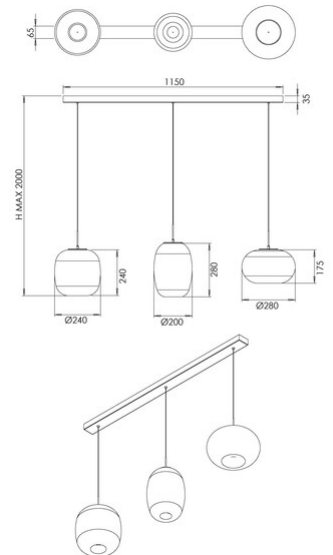

Brio

Code	3860-48-378
Type	Suspension lamp
Designer	S.T. Fabas Luce
Eancode	8019282571704
Customs tariff	94051150
Color	Shaded cognac
Material	Metal frame and borosilicate glass
IP	IP20
IK	02
Insulation Class	 CL1
Item Dimensions	1150x65xMax 2000mm
Light Source 1	
Light source	LED 42W Built-in
Light Source Lumen	4530 lm
Item Lumen	3170 lm
Color Temperature	CCT (2700K 3000K 4000K)
Energy Efficiency Class	
Electrical specifications 1	
Input Voltage	230V AC 50Hz
Control System	Steps dimmable