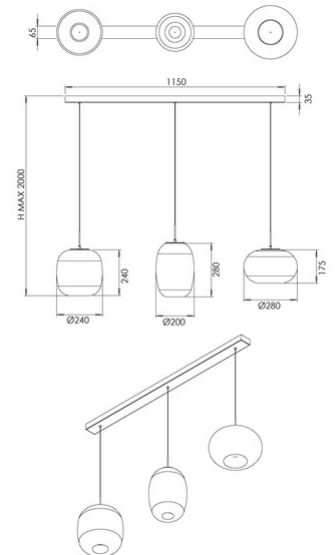

Brio

Code	3860-48-378
Type	Suspension lamp
Designer	S.T. Fabas Luce
Eancode	8019282571704
Customs tariff	94051150
Color	Shaded cognac
Material	Metal frame and borosilicate glass
IP	IP20
IK	02
Insulation Class	 CL1
Item Dimensions	1150x65xMax 2000mm - 3.1kg
Packaging Dimensions	1180x380x550mm - 10.7kg
Light Source 1	
Light source	LED 42W Built-in
Light Source Lumen	4530 lm
Item Lumen	3170 lm
Color Temperature	CCT (2700K 3000K 4000K)
Energy Efficiency Class	
Electrical specifications 1	
Input Voltage	230V AC 50Hz
Control System	Steps dimmable