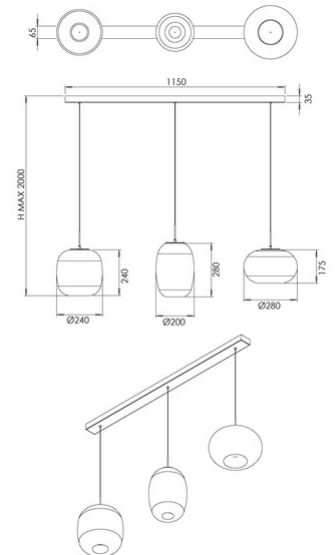

Brio

Code	3860-48-332
Type	Suspension lamp
Designer	S.T. Fabas Luce
Eancode	8019282571698
Customs tariff	94051150
Color	Shaded gold
Material	Metal frame and borosilicate glass
IP	IP20
IK	02
Insulation Class	 CL1
Item Dimensions	1150x65xMax 2000mm
Light Source 1	
Light source	LED 42W Built-in
Light Source Lumen	4530 lm
Item Lumen	3170 lm
Color Temperature	CCT (2700K 3000K 4000K)
Energy Efficiency Class	
Electrical specifications 1	
Input Voltage	230V AC 50Hz
Control System	Steps dimmable