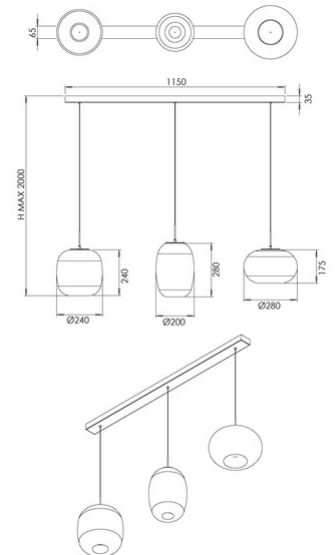

Brio

Code	3860-48-332
Type	Suspension lamp
Designer	S.T. Fabas Luce
Eancode	8019282571698
Customs tariff	94051150
Color	Shaded gold
Material	Metal frame and borosilicate glass
IP	IP20
IK	02
Insulation Class	 CL1
Item Dimensions	1150x65xMax 2000mm - 3.1kg
Packaging Dimensions	1180x380x550mm - 10.7kg
Light Source 1	
Light source	LED 42W Built-in
Light Source Lumen	4530 lm
Item Lumen	3170 lm
Color Temperature	CCT (2700K 3000K 4000K)
Energy Efficiency Class	
Electrical specifications 1	
Input Voltage	230V AC 50Hz
Control System	Steps dimmable