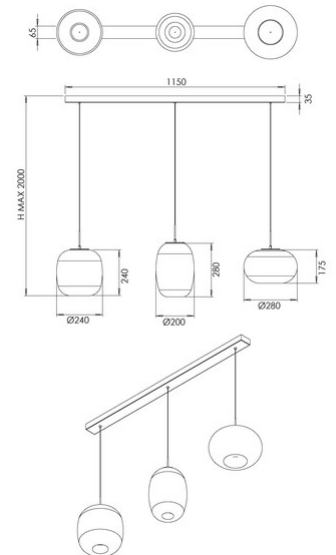

Brio

Code	3860-48-332
Type	Suspension lamp
Designer	S.T. Fabas Luce
Eancode	8019282571698
Customs tariff	94051150
Color	Shaded gold
Material	Metal frame and borosilicate glass
IP	IP20
IK	02
Insulation Class	 CL1
Item Dimensions	1150x65xMax 2000mm
Light Source 1	
Light source	LED 42W Built-in
Light Source Lumen	4530 lm
Item Lumen	3170 lm
Color Temperature	CCT (2700K 3000K 4000K)
Energy Efficiency Class	
Electrical specifications 1	
Input Voltage	230V AC 50Hz
Control System	Steps dimmable