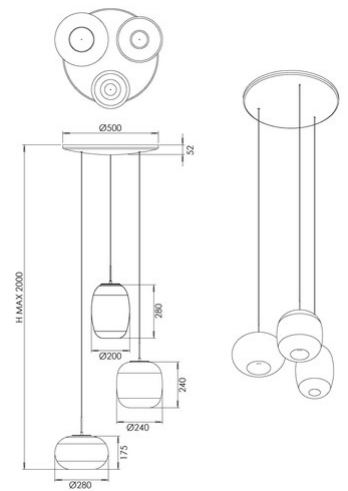

Brio

Code	3860-47-379
Type	Suspension lamp
Designer	S.T. Fabas Luce
Eancode	8019282571681
Customs tariff	94051150
Color	Shaded light grey
Material	Metal frame and borosilicate glass
IP	IP20
IK	02
Insulation Class	 CL1
Item Dimensions	Max 2000mm Ø500mm - 3.2kg
Packaging Dimensions	600x600x500mm - 10.1kg
Light Source 1	
Light source	LED 42W Built-in
Light Source Lumen	4530 lm
Item Lumen	3170 lm
Color Temperature	CCT (2700K 3000K 4000K)
Energy Efficiency Class	
Electrical specifications 1	
Input Voltage	230V AC 50Hz
Control System	Steps dimmable