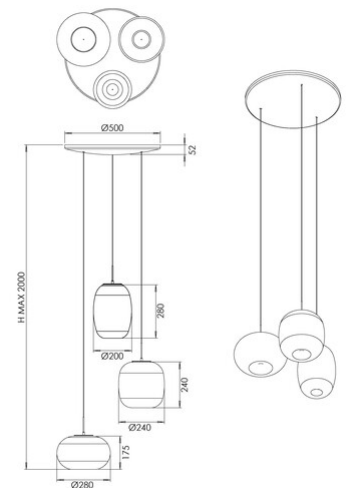

Brio

Code	3860-47-378
Type	Suspension lamp
Designer	S.T. Fabas Luce
Eancode	8019282571667
Customs tariff	94051150
Color	Shaded cognac
Material	Metal frame and borosilicate glass
IP	IP20
IK	02
Insulation Class	 CL1
Item Dimensions	Max 2000mm Ø500mm
Light Source 1	
Light source	LED 42W Built-in
Light Source Lumen	4530 lm
Item Lumen	3170 lm
Color Temperature	CCT (2700K 3000K 4000K)
Energy Efficiency Class	
Electrical specifications 1	
Input Voltage	230V AC 50Hz
Control System	Steps dimmable