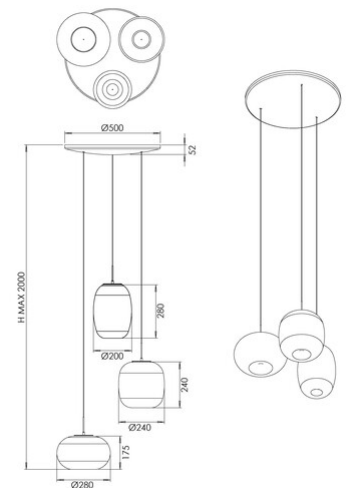

Brio

Code	3860-47-378
Type	Suspension lamp
Designer	S.T. Fabas Luce
Eancode	8019282571667
Customs tariff	94051150
Color	Shaded cognac
Material	Metal frame and borosilicate glass
IP	IP20
IK	02
Insulation Class	 CL1
Item Dimensions	Max 2000mm Ø500mm - 3.2kg
Packaging Dimensions	600x600x500mm - 10.1kg
Light Source 1	
Light source	LED 42W Built-in
Light Source Lumen	4530 lm
Item Lumen	3170 lm
Color Temperature	CCT (2700K 3000K 4000K)
Energy Efficiency Class	
Electrical specifications 1	
Input Voltage	230V AC 50Hz
Control System	Steps dimmable