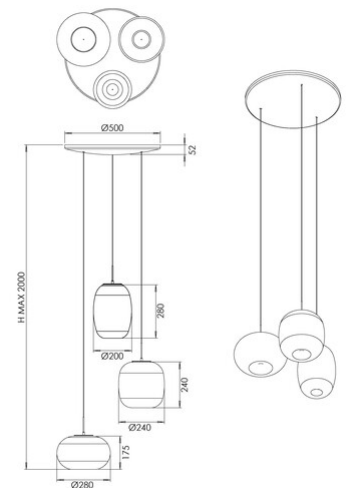

Brio

Code	3860-47-332
Type	Suspension lamp
Designer	S.T. Fabas Luce
Eancode	8019282571650
Customs tariff	94051150
Color	Shaded gold
Material	Metal frame and borosilicate glass
IP	IP20
IK	02
Insulation Class	 CL1
Item Dimensions	Max 2000mm Ø500mm - 3.2kg
Packaging Dimensions	600x600x500mm - 10.1kg
Light Source 1	
Light source	LED 42W Built-in
Light Source Lumen	4530 lm
Item Lumen	3170 lm
Color Temperature	CCT (2700K 3000K 4000K)
Energy Efficiency Class	
Electrical specifications 1	
Input Voltage	230V AC 50Hz
Control System	Steps dimmable